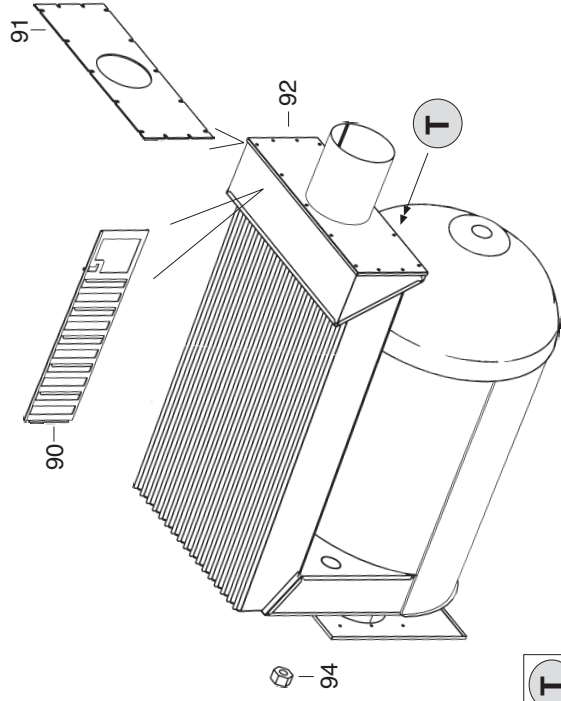

L

H

Optional (2)
 Filtro gasolio con preriscaldito
 Filtre gasoi pre-chauffage
 Heizölvorwärmfilter - Oil pre-heaters filter

89 (90/91/92/93)

MASTER HIGH OUTPUT INDIRECT HEATERS BV 680 E

Pos.	Code NR	Description
1	4031.187	Burner casing
2	4031.184	Burner casing top cover
3	S/R	Burner panel
4	4013.238	Outlet air panel Ø 684
5	S/R	Front upper panel
6	4032.140	Inner panel
7	S/R	Rear upper panel
8	4031.142	Inner panel
9	S/R	Side front panel
10	4032.136	Inner panel
11	S/R	Side rear panel
12	4032.138	Inner panel
13	4032.221	Chimney flange Ø200
14	S/R	Chimney panel
15	4031.886	Fan support panel
16	4031.887	Motor support plate
17	4031.320	Wheels axle
18	4031.321	Front support
19	4031.331	Aluminum joint with nut M10
20	S/R	Upper short angle steel
21	S/R	Upper long SX angle steel
22	S/R	Upper long DX angle steel
23	S/R	Vertical front SX angle steel
24	S/R	Vertical front DX angle steel
25	S/R	Vertical back SX angle steel
26	S/R	Vertical back DX angle steel
27	S/R	Lower short angle steel
28	S/R	Lower long SX angle steel
29	S/R	Lower long DX angle steel
30	4032.158	Comb. chamber support
31	4032.159	Comb. chamber SX support
32	4032.160	Comb. chamber DX support
33	4032.161	Aluminum joint
34	4013.239	4 Ways Ø290 panel
35	S/R	Reinforced frame
51	4031.332	Suspending ring screw M10
52	4032.162	Burner support
53	4031.322	Burner plate seal 250x250x5
54	4140.675	Screw TC 8x1"
55	4031.323	Wheel holder
56	S/R	Wheel Ø385
57	4031.325	Washer Ø26xØ44x4
58	4032.089	Screw TE M8x25
59	4032.040	Screw TE14x1/2" F.R.
60	4032.164	Inlet grille
61	4032.107	Screw TC M6x16 F.R.
62	4031.326	Motor HP 3 V.230/50 1Ph
63	4031.327	Condenser mF 65