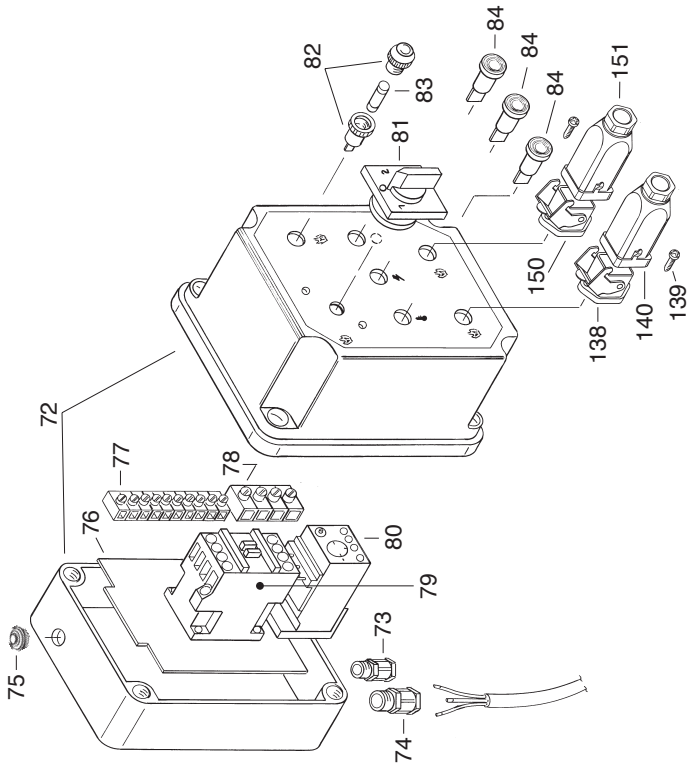

L

H

Optional (2)
 Filtro gasolio con preriscaldito
 Filtre gasoi pre-chauffage
 Heizölvorwärmfilter - Oil pre-heaters filter

89 (90/91/92/93)

MASTER HIGH OUTPUT INDIRECT HEATERS BV 680 E

Pos.	Code NR	Description
1	4031.187	Burner casing
2	4031.184	Burner casing top cover
3	S/R	Burner panel
4	4013.238	Outlet air panel Ø 684
5	S/R	Front upper panel
6	4032.140	Inner panel
7	S/R	Rear upper panel
8	4031.142	Inner panel
9	S/R	Side front panel
10	4032.136	Inner panel
11	S/R	Side rear panel
12	4032.138	Inner panel
13	4032.221	Chimney flange Ø200
14	S/R	Chimney panel
15	4031.886	Fan support panel
16	4031.887	Motor support plate
17	4031.320	Wheels axle
18	4031.321	Front support
19	4031.331	Aluminum joint with nut M10
20	S/R	Upper short angle steel
21	S/R	Upper long SX angle steel
22	S/R	Upper long DX angle steel
23	S/R	Vertical front SX angle steel
24	S/R	Vertical front DX angle steel
25	S/R	Vertical back SX angle steel
26	S/R	Vertical back DX angle steel
27	S/R	Lower short angle steel
28	S/R	Lower long SX angle steel
29	S/R	Lower long DX angle steel
30	4032.158	Comb. chamber support
31	4032.159	Comb. chamber SX support
32	4032.160	Comb. chamber DX support
33	4032.161	Aluminum joint
34	4013.239	4 Ways Ø290 panel
35	S/R	Reinforced frame
51	4031.332	Suspending ring screw M10
52	4032.162	Burner support
53	4031.322	Burner plate seal 250x250x5
54	4140.675	Screw TC 8x1"
55	4031.323	Wheel holder
56	S/R	Wheel Ø385
57	4031.325	Washer Ø26xØ44x4
58	4032.089	Screw TE M8x25
59	4032.040	Screw TE14x1/2" F.R.
60	4032.164	Inlet grille
61	4032.107	Screw TC M6x16 F.R.
62	4031.326	Motor HP 3 V.230/50 1Ph
63	4031.327	Condenser mF 65