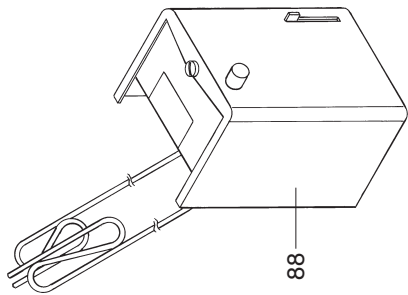

L

H

Optional (2)
 Filtro gasolio con preriscaldito
 Filtre gasoi pre-chauffage
 Heizölvorwärmfilter - Oil pre-heaters filter

89 (90/91/92/93)

MASTER HIGH OUTPUT INDIRECT HEATERS BV 680 E

Pos.	Code NR	Description
1	4031.187	Burner casing
2	4031.184	Burner casing top cover
3	S/R	Burner panel
4	4013.238	Outlet air panel Ø 684
5	S/R	Front upper panel
6	4032.140	Inner panel
7	S/R	Rear upper panel
8	4031.142	Inner panel
9	S/R	Side front panel
10	4032.136	Inner panel
11	S/R	Side rear panel
12	4032.138	Inner panel
13	4032.221	Chimney flange Ø200
14	S/R	Chimney panel
15	4031.886	Fan support panel
16	4031.887	Motor support plate
17	4031.320	Wheels axle
18	4031.321	Front support
19	4031.331	Aluminum joint with nut M10
20	S/R	Upper short angle steel
21	S/R	Upper long SX angle steel
22	S/R	Upper long DX angle steel
23	S/R	Vertical front SX angle steel
24	S/R	Vertical front DX angle steel
25	S/R	Vertical back SX angle steel
26	S/R	Vertical back DX angle steel
27	S/R	Lower short angle steel
28	S/R	Lower long SX angle steel
29	S/R	Lower long DX angle steel
30	4032.158	Comb. chamber support
31	4032.159	Comb. chamber SX support
32	4032.160	Comb. chamber DX support
33	4032.161	Aluminum joint
34	4013.239	4 Ways Ø290 panel
35	S/R	Reinforced frame
51	4031.332	Suspending ring screw M10
52	4032.162	Burner support
53	4031.322	Burner plate seal 250x250x5
54	4140.675	Screw TC 8x1"
55	4031.323	Wheel holder
56	S/R	Wheel Ø385
57	4031.325	Washer Ø26xØ44x4
58	4032.089	Screw TE M8x25
59	4032.040	Screw TE14x1/2" F.R.
60	4032.164	Inlet grille
61	4032.107	Screw TC M6x16 F.R.
62	4031.326	Motor HP 3 V.230/50 1Ph
63	4031.327	Condenser mF 65