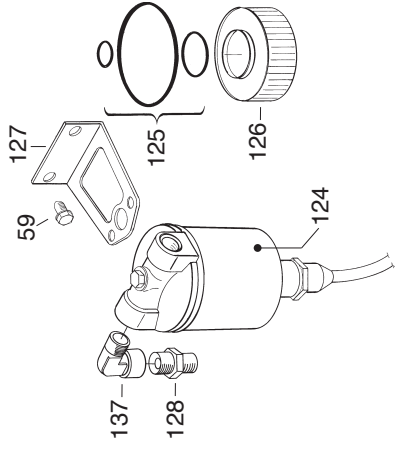

H

Optional (2)
Filtro gasolio con preriscaldito
Filtre gasoi pre-chauffage
Heizölvorwärmfilter - Oil pre-heaters filter