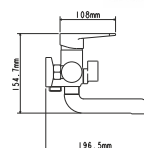

EC0202 bath fauset

mounting type
casting type
spout
cartridge

on s-connector
pressurised
swivelling
35 mm (type C)

Complete set:
• two decorative bowls
• shower hose
• shower head

! no s-connectors

Zn