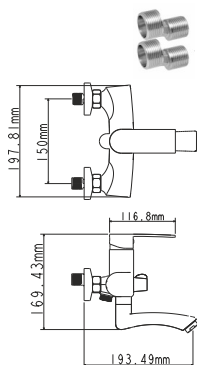

EC0216 bath faucet

mounting type
casting type
spout
cartridge

on nut
pressurised
swivelling
35 mm (type A)

Complete set:
• two decorative bowls
• shower hose
• shower head

! no s-connectors

EC0217 bath faucet

Complete set:
• two decorative bowls
• shower hose
• shower head

! no s-connectors

EC0215BL shower faucet

mounting type
casting type
spout
cartridge

on s-connector
pressurised
no
35 mm (type A)

Complete set:
• two decorative bowls
• shower hose
• shower head

! no s-connectors

EC0216BL bath faucet

mounting type
casting type
spout
cartridge

on nut
pressurised
swivelling
35 mm (type A)

Complete set:
• two decorative bowls
• shower hose
• shower head

! no s-connectors

Zn

EC0271 bath faucet

mounting type
casting type
spout
cartridge

on s-connector
sand moulded
swivelling
35 mm (type A)

Complete set:
• two decorative bowls
• shower hose
• shower head

! no s-connectors

Zn

EC0272 shower faucet