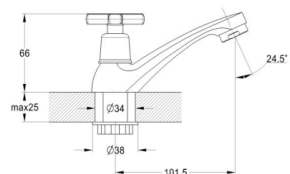

EC0602 basin faucet

mounting type
casting type
spout
cartridge-diverter

**on nut
pressurised
monolithic
(type I)**

! snorkel is not included

Zn