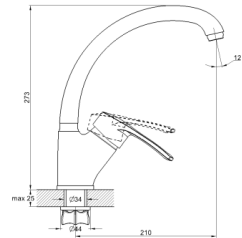

EC0561 kitchen faucet

mounting type
casting type
spout
cartridge

**on nut
pressurised
swivelling
40 mm (type A)**

! snorkel is not included

Zn