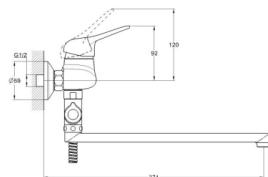

EC0365 bath faucet

mounting type
casting type
spout
cartridge

**on s-connector
sand moulded
swivelling
40 mm (type A)**

Complete set:
• two decorative bowls
• shower hose
• shower head

! no s-connectors

Zn