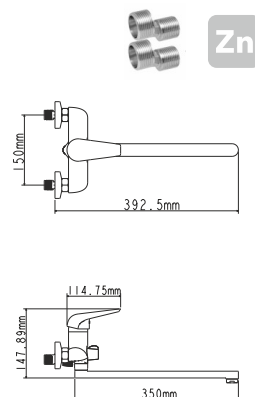

series 280

EC0280 basin faucet

mounting type
casting type
spout
cartridge

on nut
sand moulded
monolithic
35 mm (type A)

! snorkel is not included

Zn

EC0281 bath faucet

mounting type
casting type
spout
cartridge

on s-connector
sand moulded
monolithic
35 mm (type A)

Complete set:
• two decorative bowls
• shower hose
• shower head

! no s-connectors

Zn

EC0282 bath faucet

mounting type
casting type
spout
cartridge

on s-connector
sand moulded
swivelling
35 mm (type A)

Complete set:
• two decorative bowls
• shower hose
• shower head

! no s-connectors

Zn