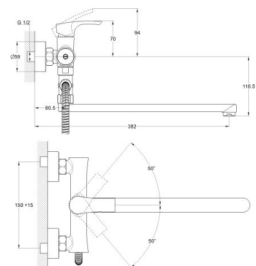

EC0583 bath faucet

mounting type
casting type
spout
cartridge

on s-connector
pressurised
swivelling
40 mm (type A)

Complete set:
• two decorative bowls
• shower hose
• shower head

! no s-connectors

Zn