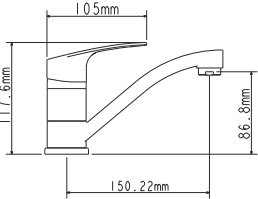

series 250

EC0257 kitchen faucet

Zn

mounting type
casting type
spout
cartridge

stud
pressurised
swivelling
35 mm (type A)

! snorkel is not included