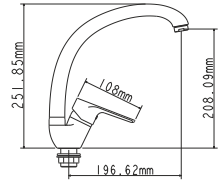

EC0283BL kitchen faucet

mounting type
casting type
spout
cartridge

on nut
pressurised
swivelling
35 mm (type A)

! snorkel is not included