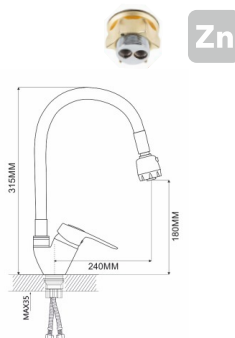

EC0246 kitchen faucet

mounting type **on nut**
casting type **pressurised**
spout **flexible, 2 modes**
cartridge **40 mm (type A)**

! snorkel is not included