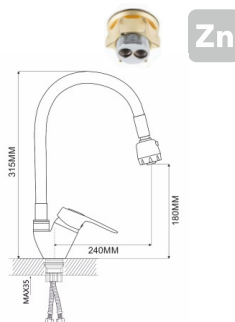

EC0245WT kitchen faucet

mounting type **on nut**
casting type **pressurised**
spout **flexible, 2 modes**
color **white**
cartridge **40 mm (type A)**

! snorkel is not included