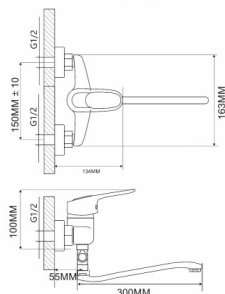

EC0240 bath faucet

mounting type
casting type
spout
cartridge

**on s-connector
sand moulded
swivelling
40 mm (type A)**

Complete set:
• two decorative bowls
• shower hose
• shower head

! no s-connectors

Zn