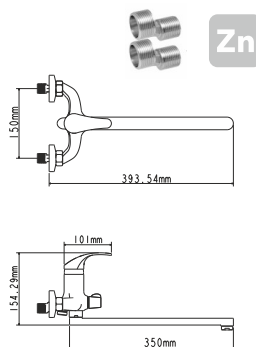

series 260

EC0263 bath faucet

mounting type
casting type
spout
cartridge

on s-connector
sand moulded
swivelling
35 mm (type A)

Complete set:
• two decorative bowls
• shower hose
• shower head

! no s-connectors

Zn

EC0264 kitchen faucet

mounting type
casting type
spout
cartridge

on nut
pressurised
swivelling
35 mm (type A)

! snorkel is not included

Zn

EC0265 kitchen faucet

mounting type
casting type
spout
cartridge

on nut
pressurised
swivelling
35 mm (type A)

! snorkel is not included

Zn