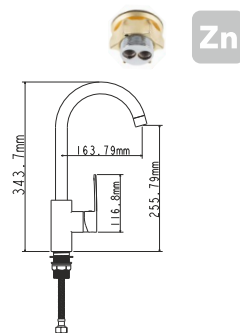

EC0275 kitchen faucet

mounting type
casting type
spout
cartridge

**on nut
sand moulded
flexible, 2 modes
35 mm (type A)**

! snorkel is not included