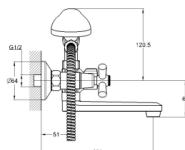

EC0422 kitchen faucet

mounting type **stud**
casting type **pressurised**
spout **swivelling**
cartridge-diverter **(type I)**

! snorkel is not included