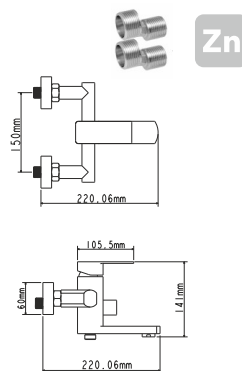

EC0215 shower faucet

mounting type
casting type
spout
cartridge

on s-connector
pressurised
no
35 mm (type A)

Complete set:
• two decorative bowls
• shower hose
• shower head

! no s-connectors