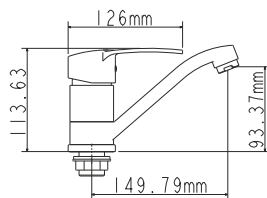

EC0326 kitchen faucet

mounting type
casting type
spout
cartridge

on nut
pressurised
swivelling
40 mm (type A)

! snorkel is not included

Zn