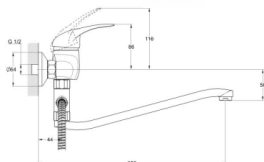

EC0364 bath faucet

mounting type
casting type
spout
cartridge

**on s-connector
sand moulded
swivelling
40 mm (type A)**

Complete set:
• two decorative bowls
• shower hose
• shower head

! no s-connectors

Zn