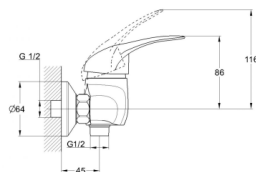

EC0362 shower faucet

mounting type
casting type
spout
cartridge

Complete set:
• two decorative bowls
• shower hose
• shower head

! no s-connectors

on s-connector
sand moulded
no
40 mm (type A)

Zn