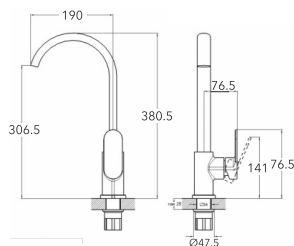

EC0392 kitchen faucet

mounting type
casting type
spout
cartridge

! snorkel included

on nut
pressurised
swivelling
35 mm (type A)

Zn