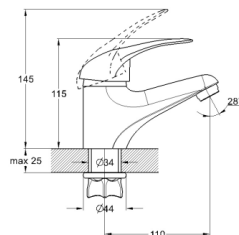

mounting type
casting type
spout
cartridge

! snorkel included

on nut
pressurised
monolithic
40 mm (type C)

Zn

EC0361 bath faucet

mounting type
casting type
spout
cartridge

Complete set:
• two decorative bowls
• shower hose
• shower head