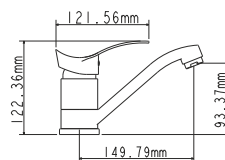

EC0315 kitchen faucet

mounting type
casting type
spout
cartridge

on nut
sand moulded
swivelling
40 mm (type A)

! snorkel is not included

Zn