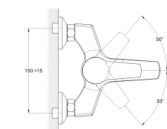

EC0635 bath faucet

mounting type
casting type
spout
cartridge

**on s-connector
sand moulded
swivelling
40 mm (type A)**

Complete set:
• two decorative bowls
• shower hose
• shower head

! no s-connectors

Zn