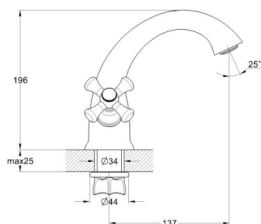

EC0620 basin faucet

mounting type **on nut**
casting type **pressurised**
spout **swivelling**
cartridge-diverter **(type I)**

! snorkel is not included

EC0621 bath faucet

mounting type **on s-connector**
casting type **sand moulded**
spout **swivelling**
cartridge-diverter **(type I)**

Complete set:
• two decorative bowls
• shower hose
• shower head

! no s-connectors