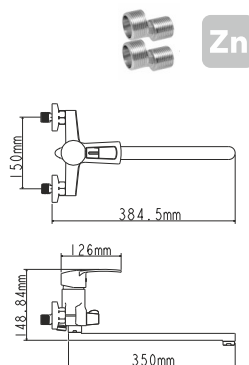

**on s-connector
sand moulded
monolithic
40 mm (type A)**

Complete set:
• two decorative bowls
• shower hose
• shower head

! no s-connectors

EC0322 bath faucet

mounting type
casting type
spout
cartridge

**on s-connector
sand moulded
swivelling
40 mm (type A)**

Complete set:
• two decorative bowls
• shower hose
• shower head

! no s-connectors

EC0323 basin faucet

mounting type
casting type
spout
cartridge

**on nut
pressurised
swivelling
40 mm (type A)**

! snorkel is not included