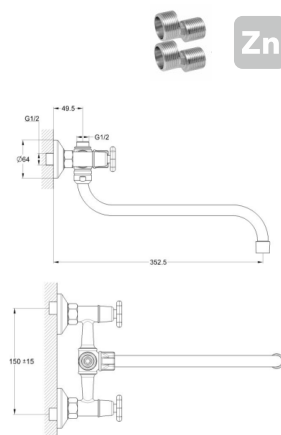

Complete set:
 • two decorative bowls
 • shower hose
 • shower head

! no s-connectors

EC0620 basin faucet

mounting type **on nut**
 casting type **pressurised**
 spout **swivelling**
 cartridge-diverter **(type I)**