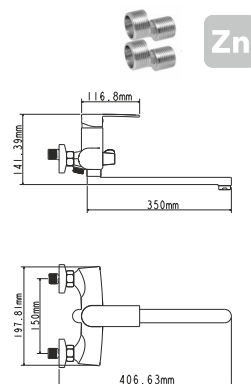

series 270 black

EC0270BL basin faucet

mounting type **on nut**
casting type **sand moulded**
spout **monolithic**
cartridge **35 mm (type A)**

! snorkel is not included

EC0271BL bath faucet

mounting type **on s-connector**
casting type **sand moulded**
spout **swivelling**
cartridge **35 mm (type A)**

Complete set:
• two decorative bowls
• shower hose
• shower head

! no s-connectors

EC0272BL bath faucet

mounting type **on s-connector**
casting type **sand moulded**
spout **swivelling**
cartridge **35 mm (type A)**

Complete set:
• two decorative bowls
• shower hose
• shower head

! no s-connectors