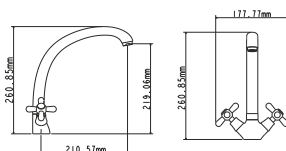

EC0347 kitchen faucet

mounting type
casting type
spout
cartridge-diverter

stud
pressurised
swivelling
(type I)

! snorkel is not included