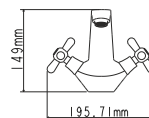

! snorkel is not included