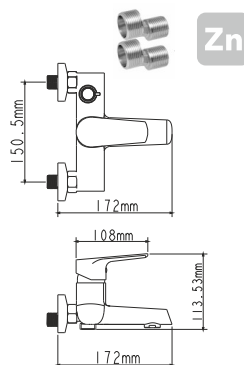

mounting type **on nut**
casting type **sand moulded**
spout **monolithic**
cartridge **35 mm (type A)**

! snorkel is not included

EC0281WT bath faucet

mounting type **on s-connector**
casting type **sand moulded**
spout **monolithic**
cartridge **35 mm (type A)**

Complete set:
• two decorative bowls
• shower hose
• shower head

! no s-connectors

EC0282WT bath faucet

mounting type **on s-connector**
casting type **sand moulded**
spout **swivelling**
cartridge **35 mm (type A)**