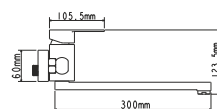

! no s-connectors

EC0216BL bath faucet

mounting type
casting type
spout
cartridge

on nut
pressurised
swivelling
35 mm (type A)

Complete set:
• two decorative bowls
• shower hose
• shower head

! no s-connectors