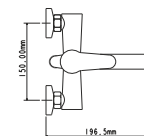

EC0202 bath fauset

mounting type
casting type
spout
cartridge

on s-connector
pressurised
swivelling
35 mm (type C)

Complete set:
• two decorative bowls
• shower hose
• shower head

! no s-connectors

Zn