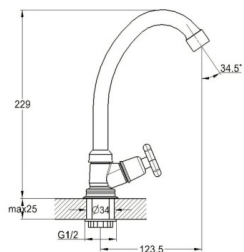

EC0604 basin faucet

mounting type
casting type
spout
cartridge-diverter

**on nut
pressurised
swivelling
(type I)**

! snorkel is not included

Zn