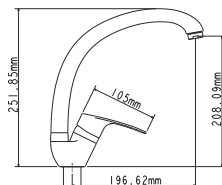

EC0254 kitchen faucet

mounting type
casting type
spout
cartridge

on nut
pressurised
swivelling
35 mm (type A)

! snorkel is not included

Zn