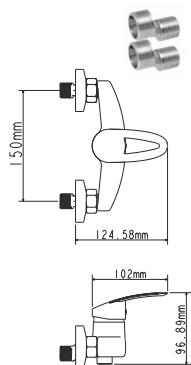

EC0260 basin faucet

mounting type
casting type
spout
cartridge

stud
sand moulded
monolithic
35 mm (type A)

! snorkel is not included

Zn

EC0261 bath faucet

mounting type
casting type
spout
cartridge

on s-connector
sand moulded
monolithic
35 mm (type A)

Complete set:
• two decorative bowls
• shower hose
• shower head

! no s-connectors

Zn

EC0262 shower faucet

mounting type
casting type
spout
cartridge

on s-connector
sand moulded
no
35 mm (type A)

Complete set:
• two decorative bowls
• shower hose
• shower head

! no s-connectors

Zn