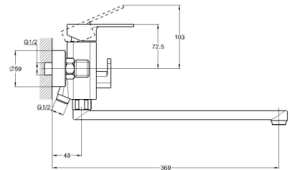

series 380

EC0383 shower faucet

mounting type
casting type
spout
cartridge

on s-connector
pressurised
no
35 mm (type A)

Complete set:
• two decorative bowls
• shower hose
• shower head

! no s-connectors

EC0384 bath faucet

mounting type
casting type
spout
cartridge

on s-connector
pressurised
swivelling
35 mm (type A)

Complete set:
• two decorative bowls
• shower hose
• shower head

! no s-connectors