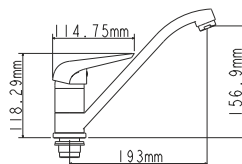

EC0284 kitchen faucet

mounting type
casting type
spout
cartridge

on nut
pressurised
swivelling
35 mm (type A)

! snorkel is not included

Zn