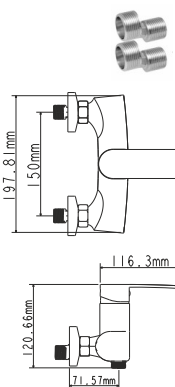

series 270

EC0270 basin faucet

mounting type
casting type
spout
cartridge

on nut
sand moulded
monolithic
35 mm (type A)

! snorkel is not included

Zn

EC0271 bath faucet

mounting type
casting type
spout
cartridge

on s-connector
sand moulded
swivelling
35 mm (type A)

Complete set:
• two decorative bowls
• shower hose
• shower head

! no s-connectors

Zn

EC0272 shower faucet

mounting type
casting type
spout
cartridge

on s-connector
sand moulded
no
35 mm (type A)

Complete set:
• two decorative bowls
• shower hose
• shower head

! no s-connectors

Zn