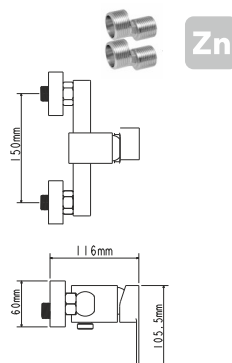

! no s-connectors

EC0215 shower faucet

mounting type
casting type
spout
cartridge

on s-connector
pressurised
no
35 mm (type A)

Complete set:
• two decorative bowls
• shower hose
• shower head

! no s-connectors