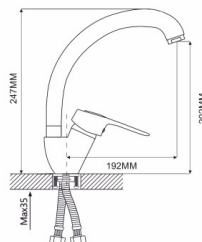

EC0244 kitchen faucet

mounting type
casting type
spout
cartridge

**stud
pressurised
swivelling
40 mm (type A)**

! snorkel is not included

Zn