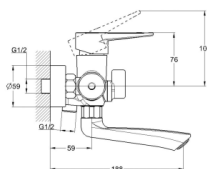

EC0402 shower faucet

mounting type
casting type
spout
cartridge

on s-connector
pressurised
swivelling
35 mm (type A)

Complete set:
• two decorative bowls
• shower hose
• shower head

! no s-connectors

Zn