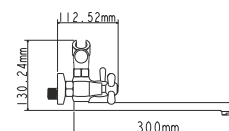

Complete set:
• two decorative bowls
• shower hose
• shower head

! no s-connectors