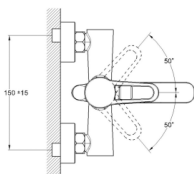

EC0402 shower faucet

mounting type
casting type
spout
cartridge

on s-connector
pressurised
swivelling
35 mm (type A)

Complete set:
• two decorative bowls
• shower hose
• shower head

! no s-connectors

Zn