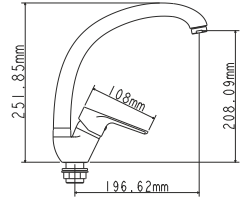

Complete set:
• two decorative bowls
• shower hose
• shower head

! no s-connectors

EC0282WT bath faucet

mounting type **on s-connector**
casting type **sand moulded**
spout **swivelling**
cartridge **35 mm (type A)**

Complete set:
• two decorative bowls
• shower hose
• shower head

! no s-connectors

EC0283WT kitchen faucet

mounting type
casting type
spout
cartridge

on nut
pressurised
swivelling
35 mm (type A)

! snorkel is not included