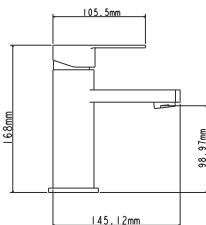

EC0211 basin faucet

mounting type
casting type
spout
cartridge

on nut
pressurised
monolithic
35 mm (type A)

! snorkel is not included

Zn