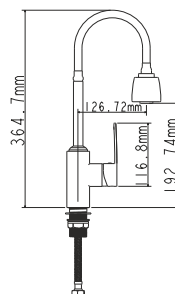

EC0275BL kitchen faucet

mounting type **on nut**
casting type **sand moulded**
spout **flexible, 2 modes**
cartridge **35 mm (type A)**

! snorkel is not included

Zn