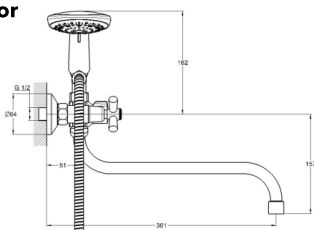

EC0423 bath faucet

mounting type
casting type
spout
cartridge-diverter

on s-connector
pressurised
swivelling
(type I)

Complete set:
• two decorative bowls
• shower hose
• shower head

! no s-connectors

Zn