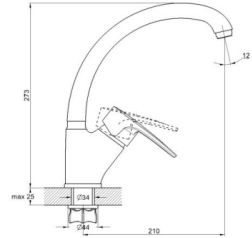

EC0560 kitchen faucet

mounting type
casting type
spout
cartridge

**on nut
pressurised
swivelling
40 mm (type A)**

! snorkel is not included

Zn