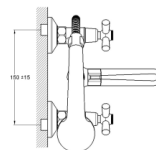

EC0422 kitchen faucet

mounting type **stud**
casting type **pressurised**
spout **swivelling**
cartridge-diverter **(type I)**

! snorkel is not included