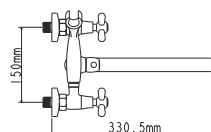

Complete set:
• two decorative bowls
• shower hose
• shower head

! no s-connectors