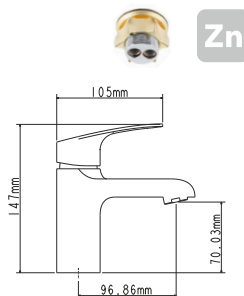

EC0250 basin faucet

mounting type
casting type
spout
cartridge

on nut
sand moulded
monolithic
35 mm (type A)

! snorkel is not included

EC0251 bath faucet

mounting type
casting type
spout
cartridge

on s-connector
sand moulded
monolithic
35 mm (type A)

Complete set:
• two decorative bowls
• shower hose
• shower head

! no s-connectors