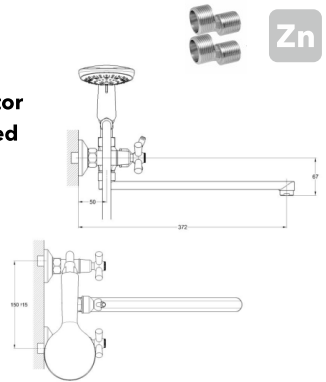

Zn

EC0414 bath faucet

mounting type
casting type
spout
cartridge-diverter

**on s-connector
sand moulded
swivelling
(type I)**

Complete set:
• two decorative bowls
• shower hose
• shower head

! no s-connectors