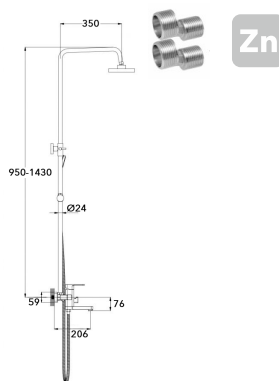

EC0380 shower system

mounting type
casting type
spout
cartridge

on s-connector
pressurised
swivelling
35 mm (type A)

Complete set:
• two decorative bowls
• shower hose
• shower head

! no s-connectors