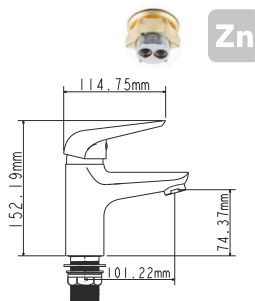

EC0280 basin faucet

mounting type
casting type
spout
cartridge

on nut
sand moulded
monolithic
35 mm (type A)

! snorkel is not included

Zn