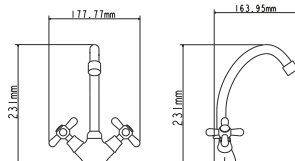

EC0346 kitchen faucet

mounting type
casting type
spout
cartridge-diverter

stud
pressurised
swivelling
(type I)

! snorkel is not included