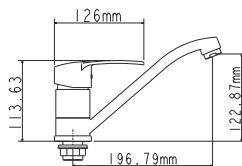

EC0325 kitchen faucet

mounting type
casting type
spout
cartridge

**on nut
pressurised
swivelling
40 mm (type A)**

! snorkel is not included

Zn