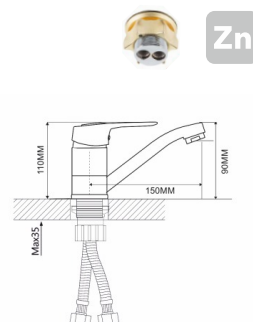

**on nut
pressurised
swivelling
40 mm (type A)**

! snorkel is not included

EC0249 basin faucet

mounting type
casting type
spout
cartridge

**on nut
pressurised
swivelling
40 mm (type A)**

! snorkel is not included