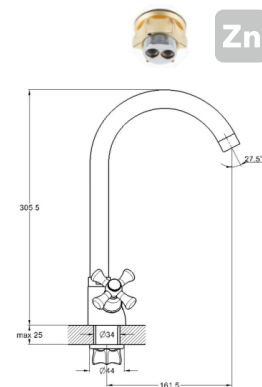

EC0431 kitchen faucet

mounting type **on nut**
casting type **pressurised**
spout **swivelling**
cartridge-diverter **(type I)**

! snorkel is not included