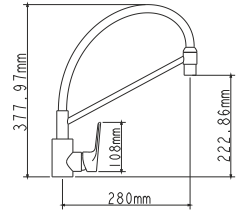

EC0296 kitchen faucet

mounting type
casting type
spout
cartridge

on nut
sand moulded
flexible
35 mm (type A)

! snorkel is not included