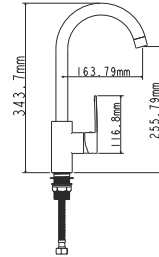

EC0273WT kitchen faucet

mounting type **on nut**
casting type **sand moulded**
spout **swivelling**
cartridge **35 mm (type A)**

! snorkel is not included

Zn