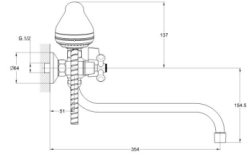

EC0623 bath faucet

mounting type
casting type
spout
cartridge-diverter

**on s-connector
sand moulded
swivelling
(type I)**

Complete set:
• two decorative bowls
• shower hose
• shower head

! no s-connectors

Zn