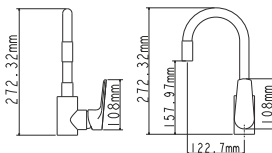

EC0293 kitchen faucet

mounting type
casting type
spout
cartridge

on nut
sand moulded
flexible
35 mm (type A)

! snorkel is not included

Zn