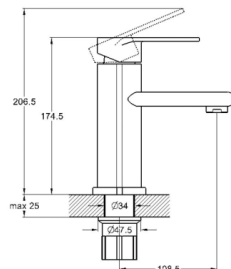

EC0390 basin faucet

mounting type
casting type
spout
cartridge

! snorkel included

on nut
pressurised
monolithic
35 mm (type C)

Zn