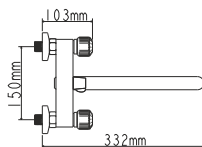

EC0333 bath faucet

mounting type
casting type
spout
cartridge-diverter
**on s-connector
sand moulded
swivelling
(type I)**

Complete set:
• two decorative bowls
• shower hose
• shower head

! no s-connectors

Zn