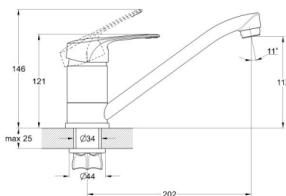

EC0352 kitchen faucet

mounting type
casting type
spout
cartridge

! snorkel is not included

on nut
pressurised
swivelling
40 mm (type A)

Zn