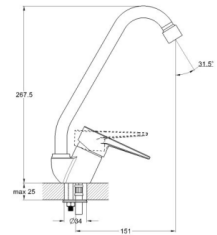

EC0640 basin faucet

mounting type
casting type
spout
cartridge

stud
pressurised
swivelling
35 mm (type C)

! snorkel is not included

EC0642 kitchen faucet

mounting type
casting type
spout
cartridge

on nut
pressurised
swivelling
35 mm (type A)

! snorkel is not included