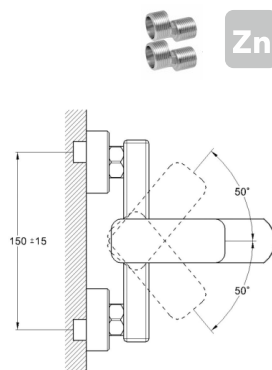

EC0380 shower system

mounting type
casting type
spout
cartridge

on s-connector
pressurised
swivelling
35 mm (type A)

Complete set:
• two decorative bowls
• shower hose
• shower head

! no s-connectors

EC0381 basin faucet

mounting type
casting type
spout
cartridge

on nut
pressurised
monolithic
35 mm (type C)

! snorkel included

EC0382 shower faucet

mounting type
casting type
spout
cartridge

on s-connector
pressurised
swivelling
35 mm (type A)

Complete set:
• two decorative bowls
• shower hose
• shower head

! no s-connectors