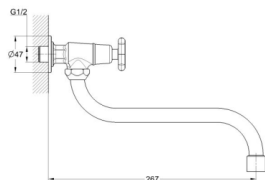

EC0601 basin faucet

mounting type
casting type
spout
cartridge-diverter

**on s-connector
pressurised
swivelling
(type I)**

! snorkel is not included

Zn