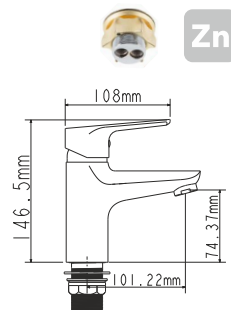

EC0281WT bath faucet

mounting type **on s-connector**
casting type **sand moulded**
spout **monolithic**
cartridge **35 mm (type A)**

Complete set:
• two decorative bowls
• shower hose
• shower head

! no s-connectors