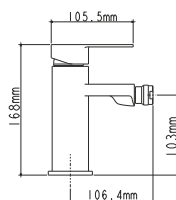

EC0213 bidet faucet

mounting type
casting type
spout
cartridge

on nut
pressurised
monolithic
35 mm (type A)

! snorkel is not included

Zn