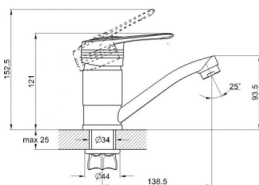

! snorkel included

**on nut
pressurised
swivelling
40 mm (type A)**

Zn

EC0451 kitchen faucet

mounting type
casting type
spout
cartridge

! snorkel included

**on nut
pressurised
swivelling
40 mm (type A)**

Zn