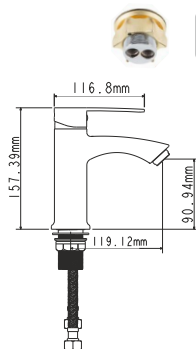

series 270

EC0270 basin faucet

mounting type
casting type
spout
cartridge

on nut
sand moulded
monolithic
35 mm (type A)

! snorkel is not included

Zn

EC0271 bath faucet

mounting type
casting type
spout
cartridge

on s-connector
sand moulded
swivelling
35 mm (type A)

Complete set:
• two decorative bowls
• shower hose
• shower head

! no s-connectors

Zn

EC0272 shower faucet

mounting type
casting type
spout
cartridge

on s-connector
sand moulded
no
35 mm (type A)

Complete set:
• two decorative bowls
• shower hose
• shower head

! no s-connectors

Zn