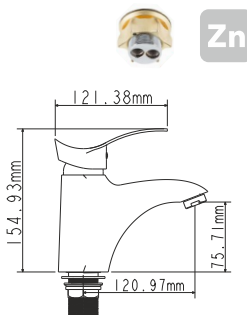

EC0311 bath faucet

mounting type
casting type
spout
cartridge

on s-connector
sand moulded
monolithic
40 mm (type A)

Complete set:
• two decorative bowls
• shower hose
• shower head

! no s-connectors