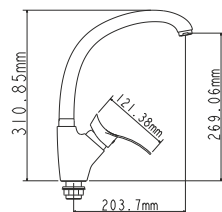

EC0313 kitchen faucet

mounting type
casting type
spout
cartridge

on nut
pressurised
swivelling
40 mm (type A)

! snorkel is not included

Zn