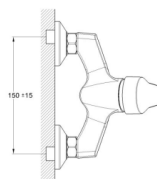

mounting type
casting type
spout
cartridge

on s-connector
pressurised
no
40 mm (type A)

Complete set:
• two decorative bowls
• shower hose
• shower head

! no s-connectors

Zn

EC0634 bath faucet

mounting type
 casting type
 spout
 cartridge