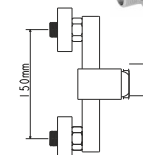

EC0216BL bath faucet

mounting type
casting type
spout
cartridge

on nut
pressurised
swivelling
35 mm (type A)

Complete set:
• two decorative bowls
• shower hose
• shower head

! no s-connectors