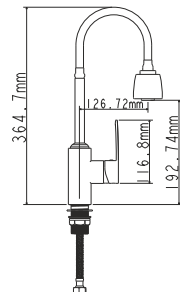

EC0275WT kitchen faucet

mounting type **on nut**
casting type **sand moulded**
spout **flexible, 2 modes**
cartridge **35 mm (type A)**

! snorkel is not included

Zn