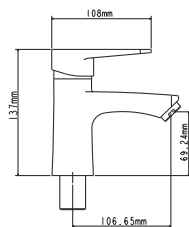

on nut
pressurised
monolithic
35 mm (type C)

! snorkel is not included

Zn

EC0202 bath fauset

mounting type
casting type
spout
cartridge

on s-connector
pressurised
swivelling
35 mm (type C)

Complete set:
• two decorative bowls
• shower hose
• shower head