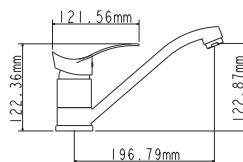

EC0314 kitchen faucet

mounting type
casting type
spout
cartridge

on nut
sand moulded
swivelling
40 mm (type A)

! snorkel is not included

Zn