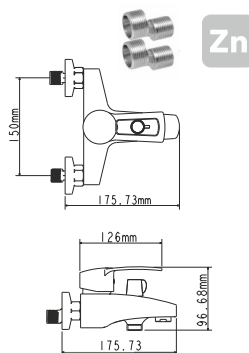

**on s-connector
sand moulded
monolithic
40 mm (type A)**

Complete set:
• two decorative bowls
• shower hose
• shower head

! no s-connectors

EC0322 bath faucet

mounting type
casting type
spout
cartridge

**on s-connector
sand moulded
swivelling
40 mm (type A)**