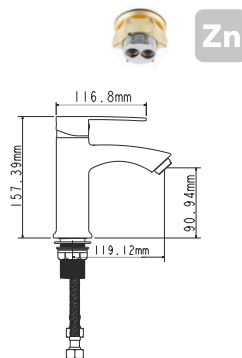

EC0270BL basin faucet

mounting type **on nut**
casting type **sand moulded**
spout **monolithic**
cartridge **35 mm (type A)**

! snorkel is not included

EC0271BL bath faucet

mounting type **on s-connector**
casting type **sand moulded**
spout **swivelling**
cartridge **35 mm (type A)**

Complete set:
• two decorative bowls
• shower hose
• shower head

! no s-connectors