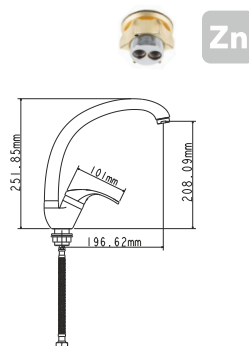

on nut
pressurised
monolithic
35 mm (type A)

! snorkel is not included

Zn

series 210

EC0214 bath faucet

mounting type
casting type
spout
cartridge

on s-connector
pressurised
swivelling
35 mm (type C)

Complete set:
• two decorative bowls
• shower hose
• shower head

! no s-connectors

EC0215 shower faucet

mounting type
casting type
spout
cartridge

on s-connector
pressurised
no
35 mm (type A)

Complete set:
• two decorative bowls
• shower hose
• shower head

! no s-connectors

Complete set:
• two decorative bowls
• shower hose
• shower head

! no s-connectors

Zn

series 260

EC0263 bath faucet

mounting type
casting type
spout
cartridge

on s-connector
sand moulded
swivelling
35 mm (type A)

Complete set:
• two decorative bowls
• shower hose
• shower head

! no s-connectors

Zn

EC0264 kitchen faucet

mounting type
casting type
spout
cartridge

on nut
pressurised
swivelling
35 mm (type A)

! snorkel is not included