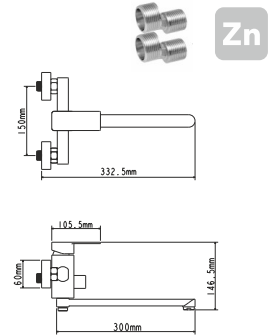

EC0218 kitchen faucet

mounting type
casting type
spout
cartridge

**on nut
pressurised
swivelling
35 mm (type A)**

! snorkel is not included