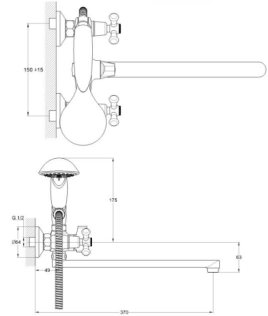

on s-connector
sand moulded
swivelling
(type I)

Complete set:
• two decorative bowls
• shower hose
• shower head

! no s-connectors

Zn

series 440

EC0440 basin faucet

mounting type
casting type
spout
cartridge