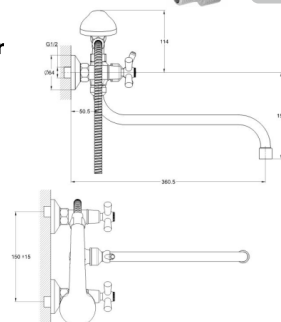

EC0412 bath faucet

mounting type
casting type
spout
cartridge-diverter

**on s-connector
sand moulded
swivelling
(type I)**

Complete set:
• two decorative bowls
• shower hose
• shower head

! no s-connectors

Zn