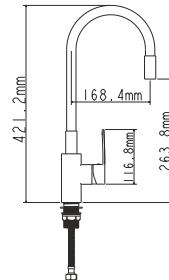

EC0274WT kitchen faucet

mounting type **on nut**
casting type **sand moulded**
spout **flexible**
cartridge **35 mm (type A)**

! snorkel is not included

Zn