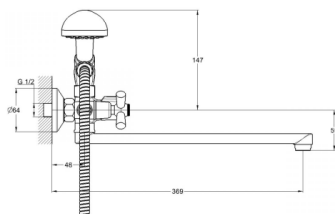

EC0424 bath faucet

mounting type
casting type
spout
cartridge-diverter

on s-connector
pressurised
swivelling
(type I)

Complete set:
• two decorative bowls
• shower hose
• shower head

! no s-connectors

Zn