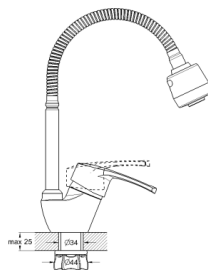

EC0473 kitchen faucet

mounting type
casting type
spout
cartridge

on nut
pressurised
swivelling
40 mm (type A)

! snorkel is not included

Zn

series 480

EC0480 bath faucet

mounting type
casting type
spout
cartridge-diverter
**on s-connector
sand moulded
swivelling
(type I)**