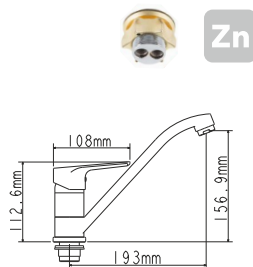

EC0292BL kitchen faucet

mounting type **on nut**
casting type **pressurised**
spout **swivelling**
cartridge **35 mm (type A)**

! snorkel is not included