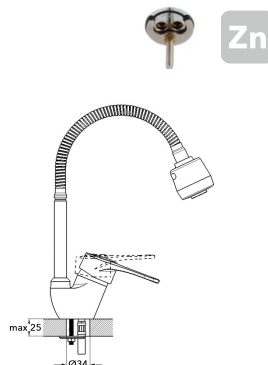

! no s-connectors

Zn

EC0364 bath faucet

mounting type
casting type
spout
cartridge

**on s-connector
sand moulded
swivelling
40 mm (type A)**

Complete set:
• two decorative bowls
• shower hose
• shower head

! no s-connectors

Zn

EC0365 bath faucet

mounting type
casting type
spout
cartridge

**on s-connector
sand moulded
swivelling
40 mm (type A)**

Complete set:
• two decorative bowls
• shower hose
• shower head

! no s-connectors

Zn

серии 360, 370

EC0366 bath faucet

mounting type
casting type
spout
cartridge

Complete set:
• two decorative bowls
• shower hose
• shower head

! no s-connectors

EC0370 kitchen faucet

mounting type
casting type
spout
cartridge

! snorkel included

stud
pressurised
flexible
40 mm (type A)

EC0380 shower system

mounting type
casting type
spout
cartridge

on s-connector
pressurised
swivelling
35 mm (type A)