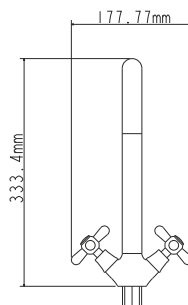

EC0345 kitchen faucet

mounting type
casting type
spout
cartridge-diverter

**on nut
pressurised
swivelling
(type I)**

! snorkel is not included

Zn