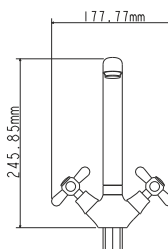

EC0344 basin faucet

mounting type
casting type
spout
cartridge-diverter

**on nut
pressurised
swivelling
(type I)**

! snorkel is not included

Zn