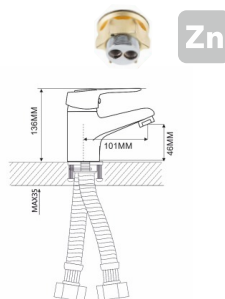

! snorkel is not included

EC0247 basin faucet

mounting type
casting type
spout
cartridge

**on nut
sand moulded
monolithic
40 mm (type A)**

! snorkel is not included

EC0248 basin faucet

mounting type
casting type
spout
cartridge