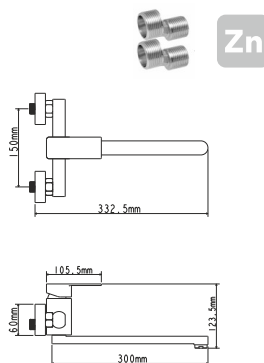

series 210

EC0214 bath faucet

mounting type
casting type
spout
cartridge

on s-connector
pressurised
swivelling
35 mm (type C)

Complete set:
• two decorative bowls
• shower hose
• shower head

! no s-connectors

EC0215 shower faucet

mounting type
casting type
spout
cartridge

on s-connector
pressurised
no
35 mm (type A)

Complete set:
• two decorative bowls
• shower hose
• shower head

! no s-connectors

EC0216 bath faucet

mounting type
casting type
spout
cartridge

on nut
pressurised
swivelling
35 mm (type A)

Complete set:
• two decorative bowls
• shower hose
• shower head

! no s-connectors