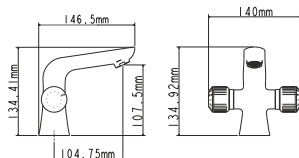

EC0330 basin faucet

mounting type **on nut**
casting type **sand moulded**
spout **monolithic**
cartridge-diverter **(type I)**

! snorkel is not included

Zn