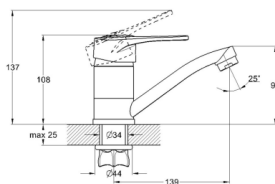

EC0351 kitchen faucet

mounting type
casting type
spout
cartridge

! snorkel included

on nut
pressurised
swivelling
40 mm (type A)

Zn