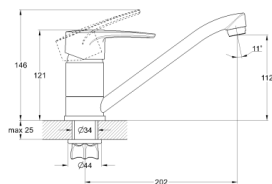

Zn

EC0455 kitchen faucet

mounting type
casting type
spout
cartridge

**on nut
pressurised
swivelling
40 mm (type A)**

! snorkel is not included

Zn

EC0460 kitchen faucet

mounting type
casting type
spout
cartridge