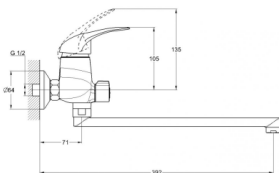

EC0363 bath faucet

mounting type
casting type
spout
cartridge

**on s-connector
sand moulded
swivelling
40 mm (type A)**

Complete set:
• two decorative bowls
• shower hose
• shower head

! no s-connectors

Zn