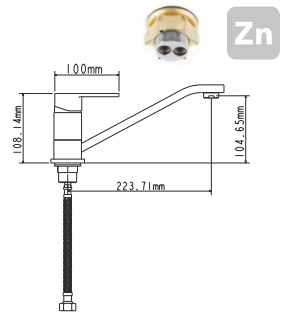

EC0217 bath faucet

mounting type
casting type
spout
cartridge

**on s-connector
pressurised
swivelling
35 mm (type A)**

Complete set:
• two decorative bowls
• shower hose
• shower head

! no s-connectors

EC0218 kitchen faucet

mounting type
casting type
spout
cartridge

**on nut
pressurised
swivelling
35 mm (type A)**

! snorkel is not included