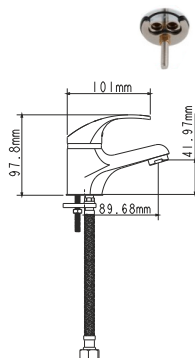

on nut
pressurised
monolithic
35 mm (type A)

! snorkel is not included

Zn

series 210

EC0214 bath faucet

mounting type
casting type
spout
cartridge

on s-connector
pressurised
swivelling
35 mm (type C)

Complete set:
• two decorative bowls
• shower hose
• shower head

! no s-connectors

EC0215 shower faucet

mounting type
casting type
spout
cartridge

on s-connector
pressurised
no
35 mm (type A)

Complete set:
• two decorative bowls
• shower hose
• shower head

! no s-connectors

Complete set:
• two decorative bowls
• shower hose
• shower head

! no s-connectors

EC0215BL shower faucet

mounting type
casting type
spout
cartridge

on s-connector
pressurised
no
35 mm (type A)

Complete set:
• two decorative bowls
• shower hose
• shower head

! snorkel is not included

EC0260 basin faucet

mounting type
casting type
spout
cartridge

stud
sand moulded
monolithic
35 mm (type A)

! snorkel is not included

Zn

EC0261 bath faucet

mounting type
casting type
spout
cartridge