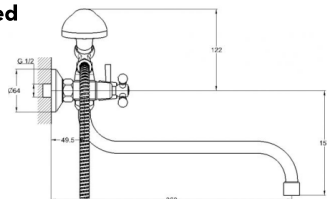

Complete set:
• two decorative bowls
• shower hose
• shower head

! no s-connectors

Zn

series 560

EC0560 kitchen faucet

mounting type
casting type
spout
cartridge

**on nut
pressurised
swivelling
40 mm (type A)**