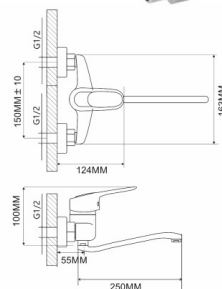

on nut
pressurised
monolithic
35 mm (type C)

! snorkel is not included

Zn

EC0202 bath fauset

mounting type
casting type
spout
cartridge

on s-connector
pressurised
swivelling
35 mm (type C)

Complete set:
• two decorative bowls
• shower hose
• shower head

mounting type
casting type
spout
cartridge

**on s-connector
sand moulded
swivelling
40 mm (type A)**

Complete set:
• two decorative bowls

! no s-connectors

Zn

EC0244 kitchen faucet

mounting type
casting type
spout
cartridge