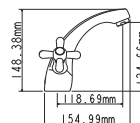

! snorkel is not included