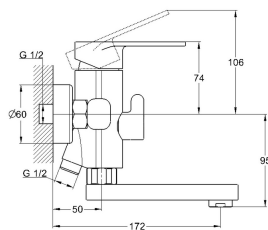

EC0391 shower faucet

mounting type
casting type
spout
cartridge

Complete set:
• two decorative bowls
• shower hose
• shower head

! no s-connectors

on s-connector
pressurised
swivelling
35 mm (type A)

Zn