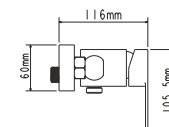

EC0216BL bath faucet

mounting type
casting type
spout
cartridge

on nut
pressurised
swivelling
35 mm (type A)

Complete set:
• two decorative bowls
• shower hose
• shower head

! no s-connectors