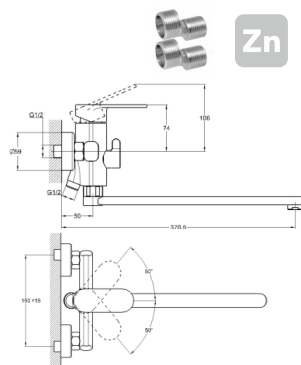

EC0393 bath faucet

mounting type
casting type
spout
cartridge

on s-connector
pressurised
swivelling
35 mm (type A)

Complete set:
• two decorative bowls
• shower hose
• shower head

! no s-connectors

EC0400 basin faucet