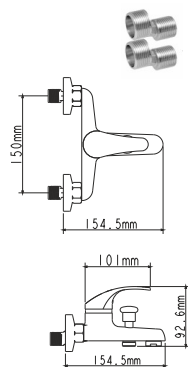

EC0260 basin faucet

mounting type
casting type
spout
cartridge

stud
sand moulded
monolithic
35 mm (type A)

! snorkel is not included

Zn

EC0261 bath faucet

mounting type
casting type
spout
cartridge

on s-connector
sand moulded
monolithic
35 mm (type A)

Complete set:
• two decorative bowls
• shower hose
• shower head

! no s-connectors

Zn

EC0262 shower faucet

mounting type
casting type
spout
cartridge

on s-connector
sand moulded
no
35 mm (type A)

Complete set:
• two decorative bowls
• shower hose
• shower head

! no s-connectors

Zn