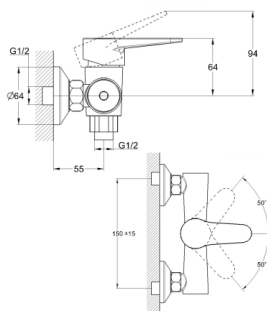

mounting type
casting type
spout
cartridge

Complete set:
• two decorative bowls
• shower hose
• shower head

! no s-connectors

on s-connector
pressurised
no
35 mm (type A)

Zn

EC0405 bath faucet

mounting type
casting type
spout
cartridge

Complete set:
• two decorative bowls
• shower hose
• shower head

! no s-connectors

on s-connector
pressurised
swivelling
35 mm (type A)

Zn

EC0406 bath faucet

mounting type
casting type
spout
cartridge

on s-connector
pressurised
swivelling
35 mm (type A)