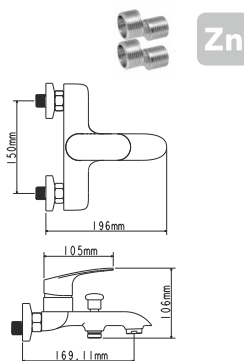

EC0253 bath faucet

mounting type
casting type
spout
cartridge

on s-connector
sand moulded
swivelling
35 mm (type A)

Complete set:
• two decorative bowls
• shower hose
• shower head

! no s-connectors