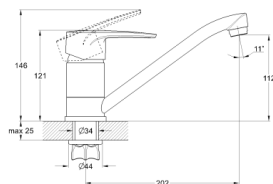

EC0452 kitchen faucet

mounting type
casting type
spout
cartridge

! snorkel is not included

**on nut
pressurised
swivelling
40 mm (type A)**

Zn

series 450

EC0453 kitchen faucet

mounting type
casting type
spout
cartridge