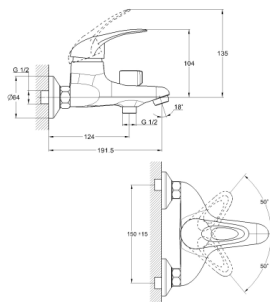

EC0361 bath faucet

mounting type
casting type
spout
cartridge

Complete set:
• two decorative bowls
• shower hose
• shower head

! no s-connectors

on s-connector
sand moulded
monolithic
40 mm (type A)

Zn