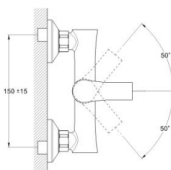

EC0582 shower faucet

mounting type
casting type
spout
cartridge

on s-connector
pressurised
no
(type I)

Complete set:
• two decorative bowls
• shower hose
• shower head

! no s-connectors

Zn