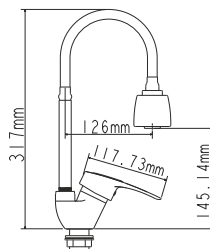

! snorkel is not included

EC0291WT kitchen faucet

Zn

mounting type **on nut**
casting type **pressurised**
spout **flexible, 2 modes**
cartridge **35 mm (type A)**

! snorkel is not included

EC0292WT kitchen faucet