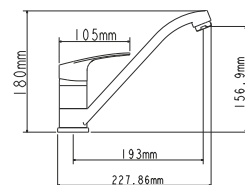

EC0256 kitchen faucet

mounting type
casting type
spout
cartridge

stud
pressurised
swivelling
35 mm (type A)

! snorkel is not included

Zn