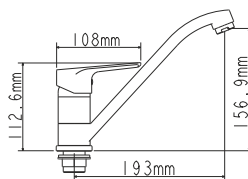

EC0291WT kitchen faucet

Zn

mounting type **on nut**
casting type **pressurised**
spout **flexible, 2 modes**
cartridge **35 mm (type A)**

! snorkel is not included

EC0292WT kitchen faucet

Zn

mounting type **on nut**
casting type **pressurised**
spout **swivelling**
cartridge **35 mm (type A)**

! snorkel is not included