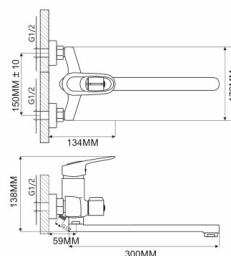

EC0241 bath faucet

mounting type
casting type
spout
cartridge

**on s-connector
sand moulded
swivelling
40 mm (type A)**

Complete set:
• two decorative bowls
• shower hose
• shower head

! no s-connectors

Zn