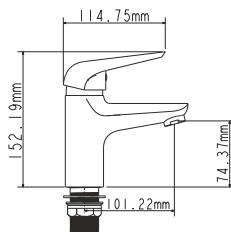

EC0280BL basin faucet

mounting type **on nut**
casting type **sand moulded**
spout **monolithic**
cartridge **35 mm (type A)**

! snorkel is not included

Zn