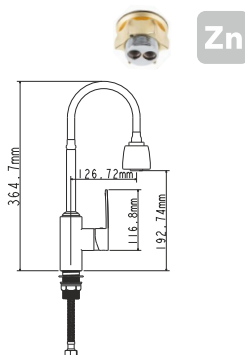

EC0273 bath faucet

mounting type
casting type
spout
cartridge

**on s-connector
sand moulded
swivelling
35 mm (type A)**

Complete set:
• two decorative bowls
• shower hose
• shower head

! no s-connectors

EC0274 kitchen faucet

mounting type
casting type
spout
cartridge

**on nut
sand moulded
swivelling
35 mm (type A)**

! snorkel is not included

EC0275 kitchen faucet

mounting type
casting type
spout
cartridge

**on nut
sand moulded
flexible, 2 modes
35 mm (type A)**

! snorkel is not included