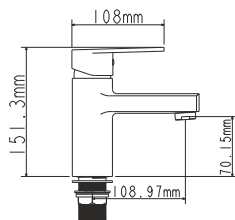

Zn

EC0301 bath faucet

mounting type
casting type
spout
cartridge

on s-connector
sand moulded
monolithic
40 mm (type A)

Complete set:
• two decorative bowls
• shower hose
• shower head

! no s-connectors

Zn

EC0302 bath faucet