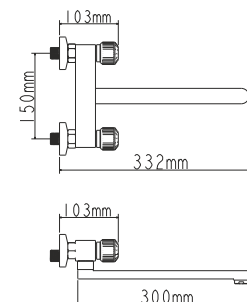

EC0332 bath faucet

mounting type **on s-connector**
casting type **sand moulded**
spout **swivelling**
cartridge-diverter **(type I)**

Complete set:
• two decorative bowls
• shower hose
• shower head

! no s-connectors

Zn