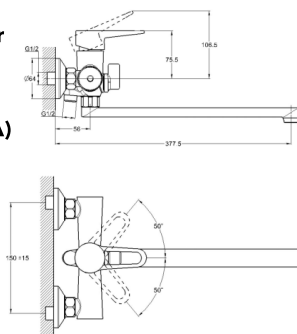

mounting type
casting type
spout
cartridge

Complete set:
• two decorative bowls
• shower hose
• shower head

! no s-connectors

on s-connector
pressurised
no
35 mm (type A)

Zn

EC0405 bath faucet

mounting type
casting type
spout
cartridge

Complete set:
• two decorative bowls
• shower hose
• shower head

! no s-connectors

on s-connector
pressurised
swivelling
35 mm (type A)

Zn

EC0406 bath faucet

mounting type
casting type
spout
cartridge

on s-connector
pressurised
swivelling
35 mm (type A)