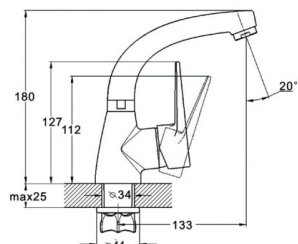

EC0440 basin faucet

mounting type
casting type
spout
cartridge

**on nut
pressurised
swivelling
35 mm (type A)**

! snorkel is not included

Zn