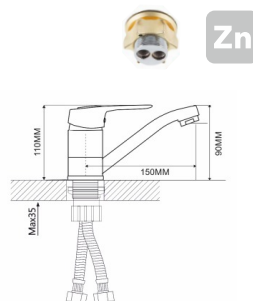

! snorkel is not included

EC0247 basin faucet

mounting type
casting type
spout
cartridge

**on nut
sand moulded
monolithic
40 mm (type A)**

! snorkel is not included

EC0248 basin faucet

mounting type
casting type
spout
cartridge

**on nut
pressurised
swivelling
40 mm (type A)**

! snorkel is not included

EC0249 basin faucet

mounting type
casting type
spout
cartridge

**on nut
pressurised
swivelling
40 mm (type A)**

! snorkel is not included