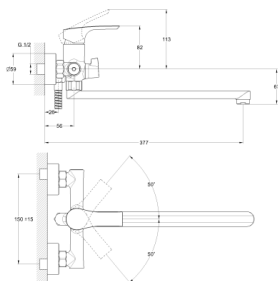

EC0584 bath faucet

mounting type
casting type
spout
cartridge

on s-connector
pressurised
swivelling
40 mm (type A)

Complete set:
• two decorative bowls
• shower hose
• shower head

! no s-connectors

Zn