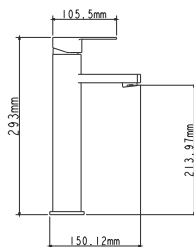

! snorkel is not included

Zn

EC0212BL basin faucet

mounting type **on nut**
casting type **pressurised**
spout **monolithic**
cartridge **35 mm (type A)**

! snorkel is not included

Zn

EC0213BL bideth faucet