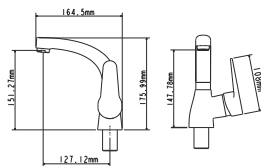

EC0205 kitchen faucet

mounting type
casting type
spout
cartridge

on nut
pressurised
swivelling
35 mm (type C)

! snorkel is not included

Zn