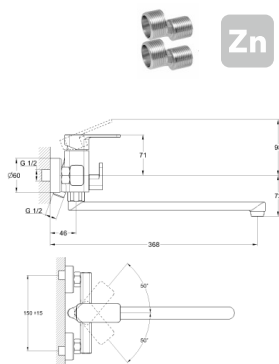

EC0593 shower faucet

mounting type
casting type
spout
cartridge

on s-connector
pressurised
no
35 mm (type A)

Complete set:
• two decorative bowls
• shower hose
• shower head

! no s-connectors

Zn

EC0594 bath faucet

mounting type
casting type
spout
cartridge

on s-connector
pressurised
swivelling
35 mm (type A)

Complete set:
• two decorative bowls
• shower hose
• shower head

! no s-connectors

Zn