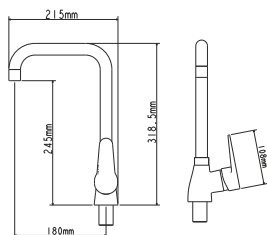

EC0206 kitchen faucet

mounting type
casting type
spout
cartridge

on nut
pressurised
swivelling
35 mm (type C)

! snorkel is not included

Zn