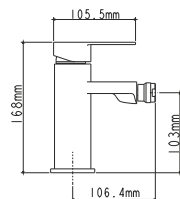

EC0213BL bideth faucet

mounting type **on nut**
casting type **pressurised**
spout **monolithic**
cartridge **35 mm (type A)**

! snorkel is not included

Zn