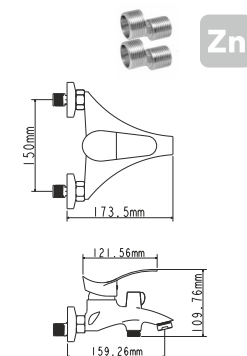

EC0310 basin faucet

mounting type
casting type
spout
cartridge

on nut
sand moulded
monolithic
40 mm (type A)

! snorkel is not included

EC0311 bath faucet

mounting type
casting type
spout
cartridge

on s-connector
sand moulded
monolithic
40 mm (type A)

Complete set:
• two decorative bowls
• shower hose
• shower head

! no s-connectors

EC0312 bath faucet

mounting type
casting type
spout
cartridge

on s-connector
sand moulded
swivelling
40 mm (type A)

Complete set:
• two decorative bowls
• shower hose
• shower head