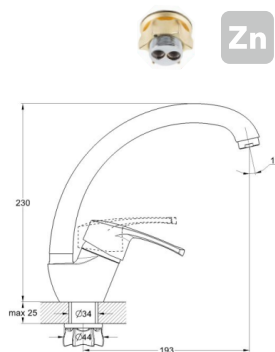

**on nut
pressurised
swivelling
40 mm (type A)**

! snorkel is not included

EC0472 kitchen faucet

mounting type
casting type
spout
cartridge

**on nut
pressurised
swivelling
40 mm (type A)**

! snorkel is not included