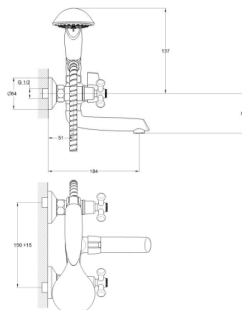

EC0620 basin faucet

mounting type **on nut**
casting type **pressurised**
spout **swivelling**
cartridge-diverter **(type I)**

! snorkel is not included

EC0621 bath faucet

mounting type **on s-connector**
casting type **sand moulded**
spout **swivelling**
cartridge-diverter **(type I)**

Complete set:
• two decorative bowls
• shower hose
• shower head

! no s-connectors

EC0622 kitchen faucet

mounting type **on nut**
casting type **pressurised**
spout **swivelling**
cartridge-diverter **(type I)**

! snorkel is not included