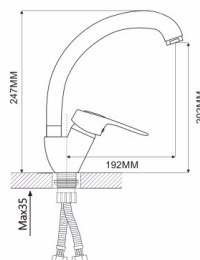

EC0245 kitchen faucet

mounting type
casting type
spout
cartridge

**on nut
pressurised
swivelling
40 mm (type A)**

! snorkel is not included

Zn