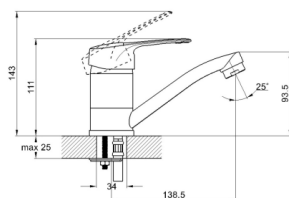

! snorkel included

stud
pressurised
swivelling
40 mm (type A)

Zn

EC0461 kitchen faucet

mounting type
casting type
spout
cartridge

! snorkel included

stud
pressurised
swivelling
40 mm (type A)

Zn