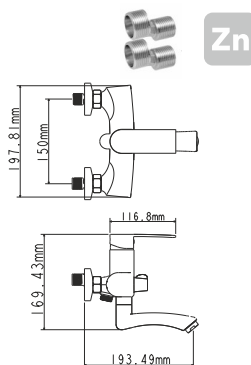

Complete set:
• two decorative bowls
• shower hose
• shower head

! no s-connectors

EC0215BL shower faucet

mounting type
casting type
spout
cartridge

on s-connector
pressurised
no
35 mm (type A)

Complete set:
• two decorative bowls
• shower hose
• shower head

Complete set:
• two decorative bowls
• shower hose
• shower head

! no s-connectors

EC0272BL bath faucet

mounting type **on s-connector**
casting type **sand moulded**
spout **swivelling**
cartridge **35 mm (type A)**