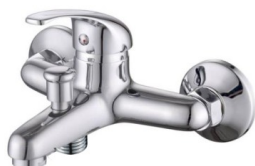

Zn

series 200

EC0204 bath faucet

mounting type
casting type
spout
cartridge

on s-connector
pressurised
swivelling
35 mm (type C)

Complete set:
• two decorative bowls
• shower hose
• shower head

! no s-connectors

on nut
pressurised
monolithic
35 mm (type A)

! snorkel is not included

Zn

series 210

EC0214 bath faucet

mounting type
casting type
spout
cartridge

on s-connector
pressurised
swivelling
35 mm (type C)

Complete set:
• two decorative bowls
• shower hose
• shower head

! snorkel is not included

EC0260 basin faucet

mounting type
casting type
spout
cartridge

stud
sand moulded
monolithic
35 mm (type A)

! snorkel is not included

Zn

EC0261 bath faucet

mounting type
casting type
spout
cartridge