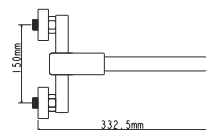

! no s-connectors

EC0216BL bath faucet

mounting type
casting type
spout
cartridge

on nut
pressurised
swivelling
35 mm (type A)

Complete set:
• two decorative bowls
• shower hose
• shower head

! no s-connectors