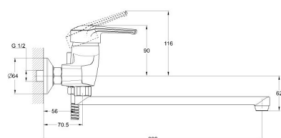

EC0634 bath faucet

mounting type
casting type
spout
cartridge

**on s-connector
sand moulded
swivelling
40 mm (type A)**

Complete set:
• two decorative bowls
• shower hose
• shower head

! no s-connectors

Zn