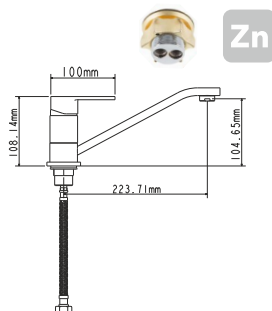

series 210 black

EC0217BL bath faucet

mounting type
casting type
spout
cartridge

**on s-connector
pressurised
swivelling
35 mm (type A)**

Complete set:
• two decorative bowls
• shower hose
• shower head

! no s-connectors

EC0218BL kitchen faucet

mounting type
casting type
spout
cartridge

**on nut
pressurised
swivelling
35 mm (type A)**

! snorkel is not included