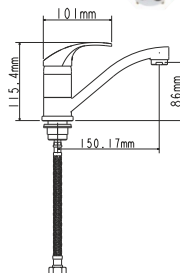

EC0266 kitchen faucet

mounting type
casting type
spout
cartridge

on nut
sand moulded
swivelling
35 mm (type A)

! snorkel is not included

Zn