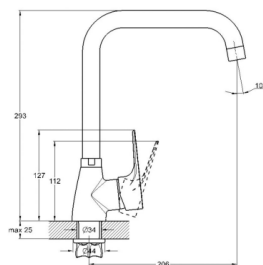

EC0441 kitchen faucet

mounting type
casting type
spout
cartridge

**on nut
pressurised
swivelling
35 mm (type A)**

! snorkel included

Zn