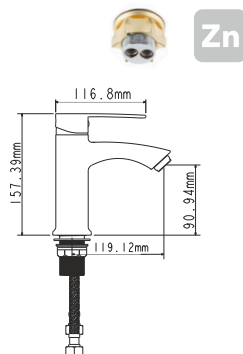

EC0270WT basin faucet

mounting type **on nut**
casting type **sand moulded**
spout **monolithic**
cartridge **35 mm (type A)**

! snorkel is not included

EC0271WT bath faucet

mounting type **on s-connector**
casting type **sand moulded**
spout **swivelling**
cartridge **35 mm (type A)**

Complete set:
• two decorative bowls
• shower hose
• shower head

! no s-connectors