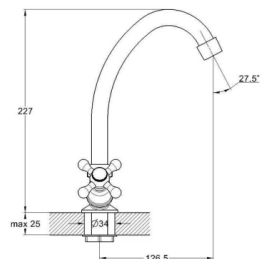

EC0481 kitchen faucet

mounting type
casting type
spout
cartridge-diverter
**on nut
pressurised
swivelling
(type I)**

! snorkel is not included

Zn