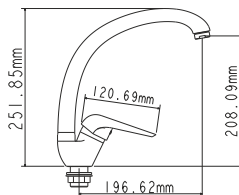

EC0283 kitchen faucet

mounting type
casting type
spout
cartridge

on nut
pressurised
swivelling
35 mm (type A)

! snorkel is not included

Zn