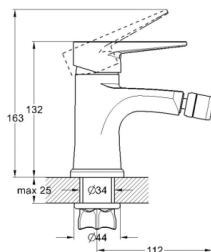

EC0401 bideth faucet

mounting type
casting type
spout
cartridge

on nut
pressurised
monolithic
35 mm (type C)

! snorkel included

Zn