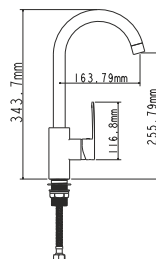

EC0273BL kitchen faucet

mounting type **on nut**
casting type **sand moulded**
spout **swivelling**
cartridge **35 mm (type A)**

! snorkel is not included

Zn