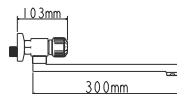

EC0333 bath faucet

mounting type
casting type
spout
cartridge-diverter
**on s-connector
sand moulded
swivelling
(type I)**

Complete set:
• two decorative bowls
• shower hose
• shower head

! no s-connectors

Zn