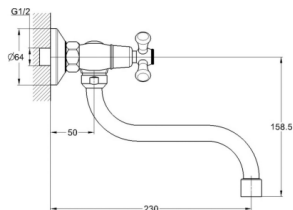

EC0490 kitchen faucet

mounting type
casting type
spout
cartridge-diverter

**on s-connector
sand moulded
swivelling
(type I)**

Complete set:
• two decorative bowls

! no s-connectors

Zn