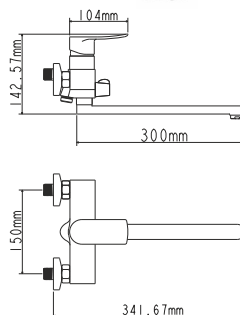

EC0282BL bath faucet

mounting type **on s-connector**
casting type **sand moulded**
spout **swivelling**
cartridge **35 mm (type A)**

Complete set:
• two decorative bowls
• shower hose
• shower head

! no s-connectors

Zn