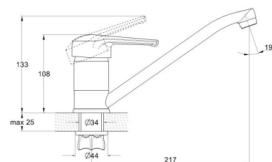

! snorkel is not included

Zn

EC0632 kitchen faucet

mounting type
casting type
spout
cartridge

on nut
pressurised
swivelling
40 mm (type A)

! snorkel is not included

Zn

EC0633 shower faucet