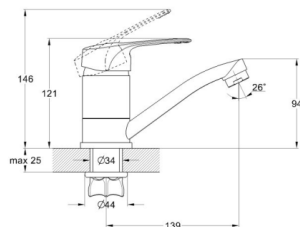

EC0453 kitchen faucet

mounting type
casting type
spout
cartridge

**on nut
pressurised
swivelling
40 mm (type A)**

! snorkel is not included

Zn