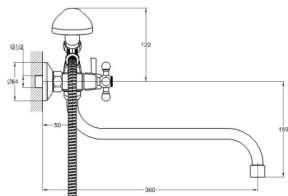

Complete set:
• two decorative bowls
• shower hose
• shower head

! no s-connectors

Zn

EC0481 kitchen faucet

mounting type
casting type
spout
cartridge-diverter
**on nut
pressurised
swivelling
(type I)**

! snorkel is not included