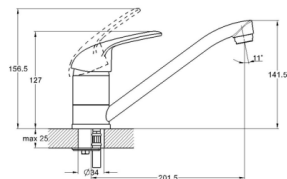

EC0460 kitchen faucet

mounting type
casting type
spout
cartridge

! snorkel included

stud
pressurised
swivelling
40 mm (type A)

Zn