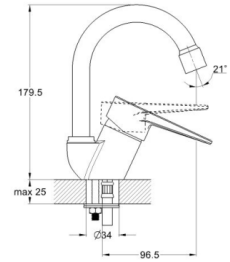

EC0642 kitchen faucet

mounting type
casting type
spout
cartridge

on nut
pressurised
swivelling
35 mm (type A)

! snorkel is not included