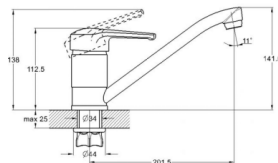

EC0450 kitchen faucet

mounting type
casting type
spout
cartridge

! snorkel included

**on nut
pressurised
swivelling
40 mm (type A)**

Zn