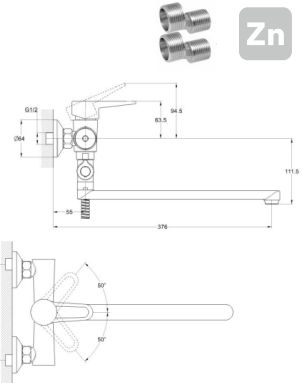

mounting type
casting type
spout
cartridge

Complete set:
• two decorative bowls
• shower hose
• shower head

! no s-connectors

on s-connector
pressurised
no
35 mm (type A)

Zn

EC0405 bath faucet

mounting type
casting type
spout
cartridge

Complete set:
• two decorative bowls
• shower hose
• shower head

! no s-connectors

on s-connector
pressurised
swivelling
35 mm (type A)

Zn

EC0406 bath faucet

mounting type
casting type
spout
cartridge

on s-connector
pressurised
swivelling
35 mm (type A)

Complete set:
• two decorative bowls
• shower hose
• shower head

! no s-connectors

Zn

EC0407 shower system

mounting type
casting type
spout
cartridge

on s-connector
pressurised
swivelling
35 mm (type A)

Complete set:
• two decorative bowls
• shower hose
• shower head