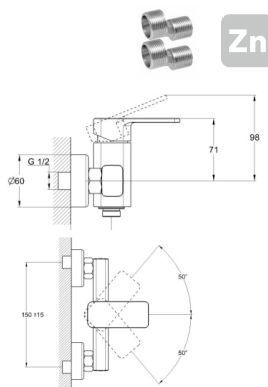

Zn

EC0593 shower faucet

mounting type
 casting type
 spout
 cartridge

on s-connector
pressurised
no
35 mm (type A)

Complete set:
 • two decorative bowls
 • shower hose
 • shower head

! no s-connectors

Zn

EC0594 bath faucet