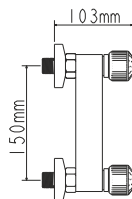

EC0334 shower faucet

mounting type
casting type
spout
cartridge-diverter
**on s-connector
sand moulded
no
(type I)**

Complete set:
• two decorative bowls
• shower hose
• shower head

! no s-connectors

Zn