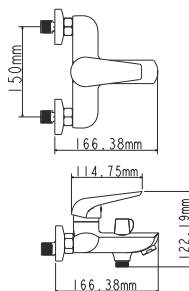

EC0281BL bath faucet

mounting type **on s-connector**
casting type **sand moulded**
spout **monolithic**
cartridge **35 mm (type A)**

Complete set:
• two decorative bowls
• shower hose
• shower head

! no s-connectors

Zn