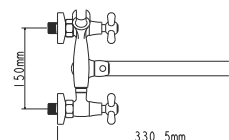

Complete set:
• two decorative bowls
• shower hose
• shower head

! no s-connectors