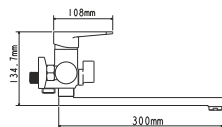

EC0204 bath faucet

mounting type
casting type
spout
cartridge

on s-connector
pressurised
swivelling
35 mm (type C)

Complete set:
• two decorative bowls
• shower hose
• shower head

! no s-connectors

Zn