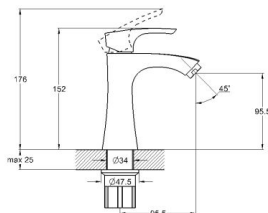

EC0580 basin faucet

mounting type
casting type
spout
cartridge

on nut
sand moulded
monolithic
40 mm (type A)

! snorkel is not included

Zn