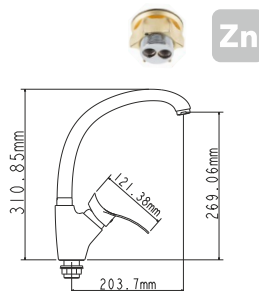

Zn

series 320

EC0320 basin faucet

mounting type
casting type
spout
cartridge

**on nut
pressurised
monolithic
40 mm (type A)**

! snorkel is not included

EC0321 bath faucet

mounting type
casting type
spout
cartridge

**on s-connector
sand moulded
monolithic
40 mm (type A)**

Complete set:
• two decorative bowls
• shower hose
• shower head

! no s-connectors

EC0322 bath faucet

mounting type
casting type
spout
cartridge

**on s-connector
sand moulded
swivelling
40 mm (type A)**