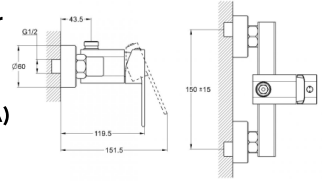

EC0384 bath faucet

mounting type
casting type
spout
cartridge

on s-connector
pressurised
swivelling
35 mm (type A)

Complete set:
• two decorative bowls
• shower hose
• shower head

! no s-connectors