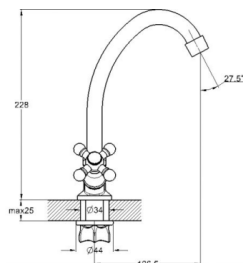

EC0491 kitchen faucet

mounting type
casting type
spout
cartridge-diverter

**on nut
pressurised
swivelling
(type I)**

! snorkel is not included

Zn