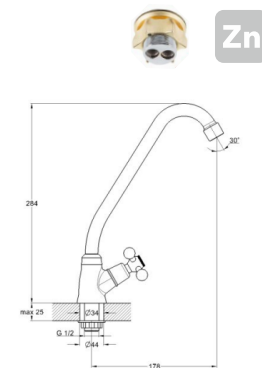

EC0432 kitchen faucet

mounting type **on nut**
casting type **pressurised**
spout **swivelling**
cartridge-diverter **(type I)**

! snorkel is not included