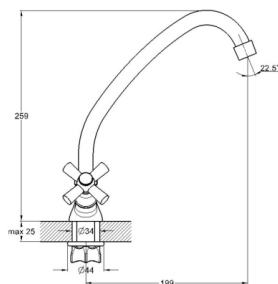

EC0410 kitchen faucet

mounting type
casting type
spout
cartridge-diverter

**on nut
pressurised
swivelling
(type I)**

! snorkel is not included

Zn