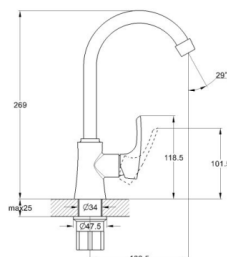

EC0581 kitchen faucet

mounting type
casting type
spout
cartridge

on nut
pressurised
swivelling
40 mm (type A)

! snorkel is not included

Zn