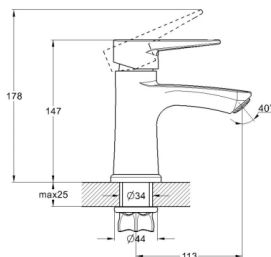

EC0400 basin faucet

mounting type
casting type
spout
cartridge

on nut
pressurised
monolithic
35 mm (type C)

! snorkel is not included

Zn