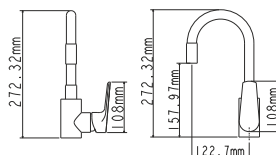

EC0294 kitchen faucet

mounting type
casting type
spout
cartridge

on nut
sand moulded
flexible
35 mm (type A)

! snorkel is not included

Zn