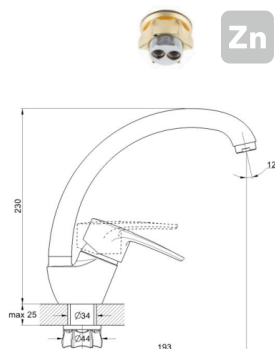

EC0472 kitchen faucet

mounting type
casting type
spout
cartridge

**on nut
pressurised
swivelling
40 mm (type A)**

! snorkel is not included