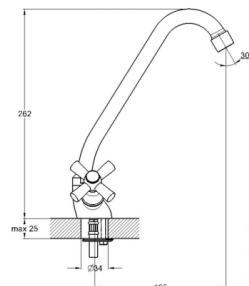

series 420

EC0420 basin faucet

mounting type **on nut**
casting type **pressurised**
spout **monolithic**
cartridge-diverter **(type I)**

! snorkel is not included

EC0421 bath faucet

mounting type **on s-connector**
casting type **sand moulded**
spout **swivelling**
cartridge-diverter **(type I)**

Complete set:
• two decorative bowls
• shower hose
• shower head

! no s-connectors

EC0422 kitchen faucet

mounting type **stud**
casting type **pressurised**
spout **swivelling**
cartridge-diverter **(type I)**

! snorkel is not included