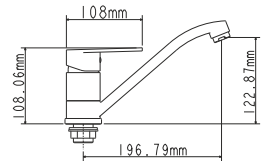

EC0304 bath faucet

mounting type
casting type
spout
cartridge

on nut
sand moulded
swivelling
40 mm (type A)

! snorkel is not included