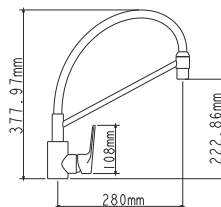

Zn

EC0295 kitchen faucet

mounting type
casting type
spout
cartridge

on nut
sand moulded
flexible
35 mm (type A)

! snorkel is not included

Zn

EC0296 kitchen faucet

mounting type
casting type
spout
cartridge