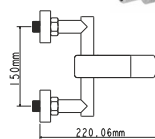

EC0215BL shower faucet

mounting type
casting type
spout
cartridge

on s-connector
pressurised
no
35 mm (type A)

Complete set:
• two decorative bowls
• shower hose
• shower head

! no s-connectors