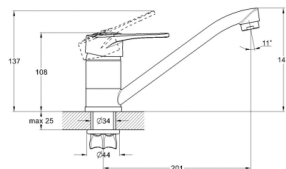

stud
pressurised
swivelling
(type I)

! snorkel is not included

series 350

EC0350 kitchen faucet

mounting type
casting type
spout
cartridge

! snorkel included

on nut
pressurised
swivelling
40 mm (type A)

Zn