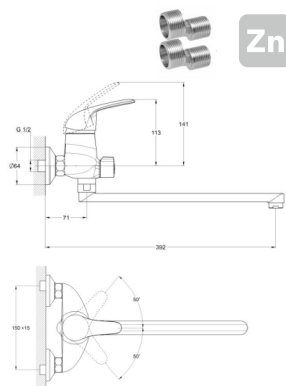

! no s-connectors

Zn

EC0365 bath faucet

mounting type
casting type
spout
cartridge

**on s-connector
sand moulded
swivelling
40 mm (type A)**

Complete set:
• two decorative bowls
• shower hose
• shower head

! no s-connectors

Zn

серии 360, 370

EC0366 bath faucet

mounting type
casting type
spout
cartridge

Complete set:
• two decorative bowls
• shower hose
• shower head

! no s-connectors

EC0370 kitchen faucet