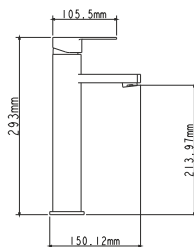

Zn

EC0212 basin faucet

mounting type
casting type
spout
cartridge

on nut
pressurised
monolithic
35 mm (type A)

! snorkel is not included

Zn

EC0213 bidet faucet

mounting type
casting type
spout
cartridge