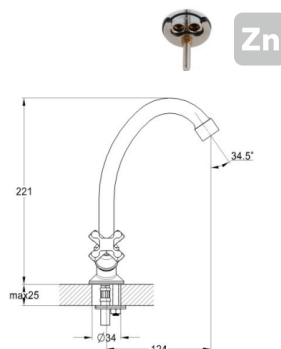

EC0608 bath faucet

mounting type
casting type
spout
cartridge-diverter
**on s-connector
pressurised
swivelling
(type I)**

Complete set:
• two decorative bowls
• shower hose
• shower head

! no s-connectors