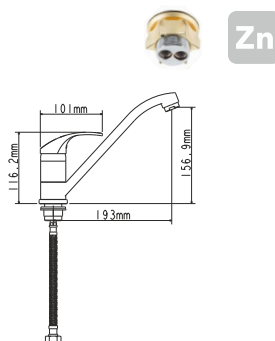

series 260

EC0263 bath faucet

mounting type
casting type
spout
cartridge

on s-connector
sand moulded
swivelling
35 mm (type A)

Complete set:
• two decorative bowls
• shower hose
• shower head

! no s-connectors

Zn

EC0264 kitchen faucet

mounting type
casting type
spout
cartridge

on nut
pressurised
swivelling
35 mm (type A)

! snorkel is not included

Zn

EC0265 kitchen faucet

mounting type
casting type
spout
cartridge

on nut
pressurised
swivelling
35 mm (type A)

! snorkel is not included

Zn