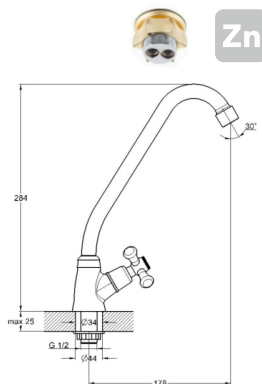

EC0430 kitchen faucet

mounting type **on nut**
casting type **pressurised**
spout **swivelling**
cartridge-diverter **(type I)**

! snorkel is not included