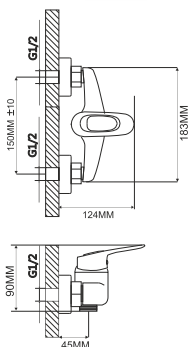

on nut
pressurised
monolithic
35 mm (type C)

! snorkel is not included

Zn

EC0202 bath fauset

mounting type
casting type
spout
cartridge

on s-connector
pressurised
swivelling
35 mm (type C)

Complete set:
• two decorative bowls
• shower hose
• shower head

! no s-connectors

EC0215 shower faucet

mounting type
casting type
spout
cartridge

on s-connector
pressurised
no
35 mm (type A)

Complete set:
• two decorative bowls
• shower hose
• shower head

! no s-connectors

EC0242 shower faucet

mounting type
casting type
spout
cartridge

**on s-connector
sand moulded
no
40 mm (type A)**

Complete set:
• two decorative bowls
• shower hose
• shower head

! no s-connectors

Zn

EC0243 kitchen faucet