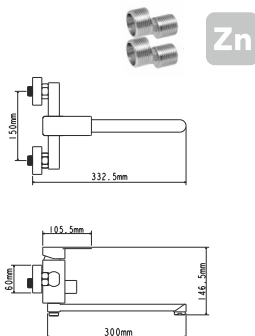

series 210 black

EC0217BL bath faucet

mounting type
casting type
spout
cartridge

**on s-connector
pressurised
swivelling
35 mm (type A)**

Complete set:
• two decorative bowls
• shower hose
• shower head

! no s-connectors