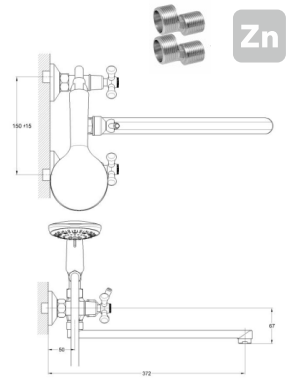

Zn

EC0413 bath faucet

mounting type
 casting type
 spout
 cartridge-diverter

**on s-connector
 sand moulded
 swivelling
 (type I)**

Complete set:
 • two decorative bowls
 • shower hose
 • shower head

! no s-connectors

Zn

EC0414 bath faucet

mounting type
casting type
spout
cartridge-diverter

**on s-connector
sand moulded
swivelling
(type I)**

Complete set:
• two decorative bowls
• shower hose
• shower head

! no s-connectors

EC0415 bath faucet

mounting type
casting type
spout
cartridge-diverter

**on s-connector
sand moulded
swivelling
(type I)**

Complete set:
• two decorative bowls
• shower hose
• shower head

! no s-connectors