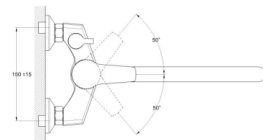

EC0634 bath faucet

mounting type
casting type
spout
cartridge

**on s-connector
sand moulded
swivelling
40 mm (type A)**

Complete set:
• two decorative bowls
• shower hose
• shower head

! no s-connectors

Zn