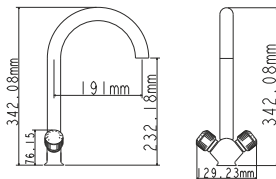

EC0335 kitchen faucet

mounting type
casting type
spout
cartridge-diverter
**stud
sand moulded
swivelling
(type I)**

! snorkel is not included

Zn