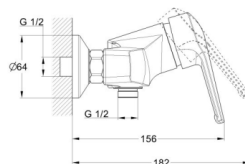

mounting type
casting type
spout
cartridge

on s-connector
pressurised
no
40 mm (type A)

Complete set:
• two decorative bowls
• shower hose
• shower head

! no s-connectors

Zn

EC0634 bath faucet

mounting type
 casting type
 spout
 cartridge