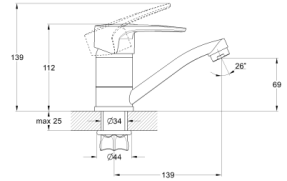

EC0353 kitchen faucet

mounting type
casting type
spout
cartridge

on nut
pressurised
swivelling
40 mm (type A)

! snorkel is not included