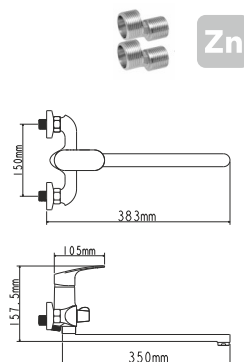

series 250

EC0250 basin faucet

mounting type
casting type
spout
cartridge

on nut
sand moulded
monolithic
35 mm (type A)

! snorkel is not included

EC0251 bath faucet

mounting type
casting type
spout
cartridge

on s-connector
sand moulded
monolithic
35 mm (type A)

Complete set:
• two decorative bowls
• shower hose
• shower head

! no s-connectors

EC0253 bath faucet

mounting type
casting type
spout
cartridge

on s-connector
sand moulded
swivelling
35 mm (type A)

Complete set:
• two decorative bowls
• shower hose
• shower head

! no s-connectors