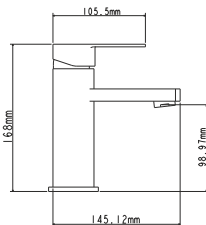

EC0211BL basin faucet

mounting type **on nut**
casting type **pressurised**
spout **monolithic**
cartridge **35 mm (type A)**

! snorkel is not included

Zn