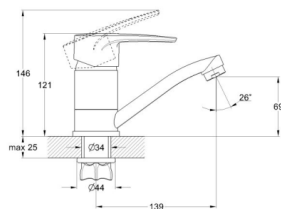

EC0454 kitchen faucet

mounting type
casting type
spout
cartridge

**on nut
pressurised
swivelling
40 mm (type A)**

! snorkel is not included

Zn