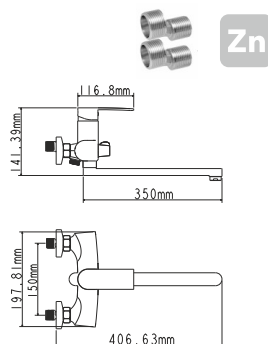

EC0274 kitchen faucet

mounting type
casting type
spout
cartridge

**on nut
sand moulded
swivelling
35 mm (type A)**

! snorkel is not included