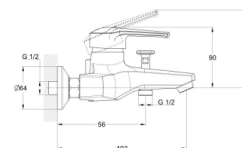

EC0635 bath faucet

mounting type
casting type
spout
cartridge

**on s-connector
sand moulded
swivelling
40 mm (type A)**

Complete set:
• two decorative bowls
• shower hose
• shower head

! no s-connectors

Zn