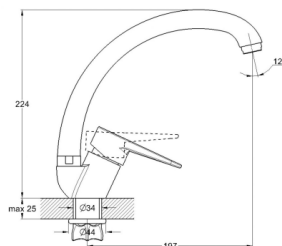

EC0403 kitchen faucet

mounting type
casting type
spout
cartridge

! snorkel included

on nut
pressurised
swivelling
35 mm (type A)

Zn