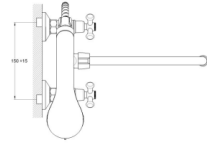

EC0623 bath faucet

mounting type
casting type
spout
cartridge-diverter

**on s-connector
sand moulded
swivelling
(type I)**

Complete set:
• two decorative bowls
• shower hose
• shower head

! no s-connectors

Zn