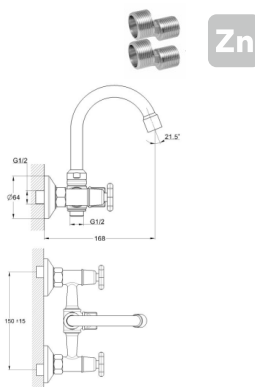

EC0606 bath faucet

mounting type
 casting type
 spout
 cartridge-diverter
**on s-connector
 pressurised
 swivelling
 (type I)**

Complete set:
 • two decorative bowls
 • shower hose
 • shower head

! no s-connectors