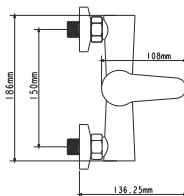

EC0203 shower fauset

mounting type
casting type
spout
cartridge

on s-connector
pressurised
no
35 mm (type C)

Complete set:
• two decorative bowls
• shower hose
• shower head

! no s-connectors

Zn