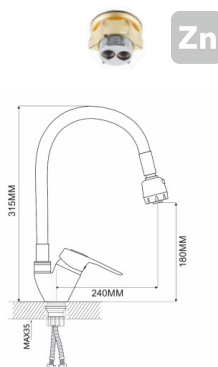

series 240

EC0245BL kitchen faucet

mounting type **on nut**
casting type **pressurised**
spout **flexible, 2 modes**
color **black**
cartridge **40 mm (type A)**

! snorkel is not included

EC0245WT kitchen faucet

mounting type **on nut**
casting type **pressurised**
spout **flexible, 2 modes**
color **white**
cartridge **40 mm (type A)**

! snorkel is not included

EC0246 kitchen faucet

mounting type **on nut**
casting type **pressurised**
spout **flexible, 2 modes**
cartridge **40 mm (type A)**

! snorkel is not included