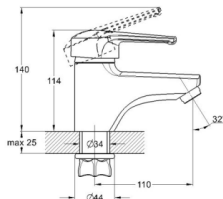

EC0630 basin faucet

mounting type
casting type
spout
cartridge

on nut
sand moulded
monolithic
40 mm (type A)

! snorkel is not included

Zn