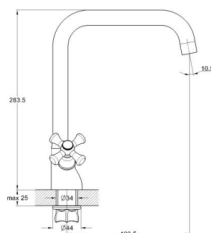

EC0622 kitchen faucet

mounting type **on nut**
casting type **pressurised**
spout **swivelling**
cartridge-diverter **(type I)**

! snorkel is not included