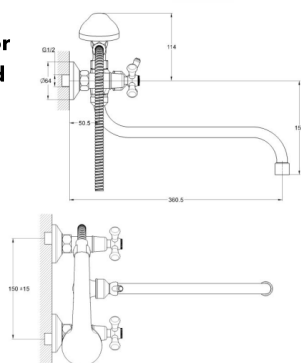

EC0413 bath faucet

mounting type
casting type
spout
cartridge-diverter

**on s-connector
sand moulded
swivelling
(type I)**

Complete set:
• two decorative bowls
• shower hose
• shower head

! no s-connectors

Zn