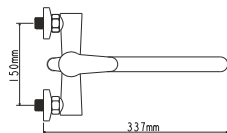

EC0204 bath faucet

mounting type
casting type
spout
cartridge

on s-connector
pressurised
swivelling
35 mm (type C)

Complete set:
• two decorative bowls
• shower hose
• shower head

! no s-connectors

Zn