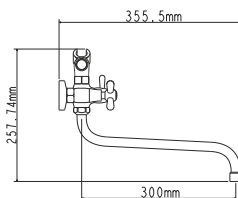

mounting type
casting type
spout
cartridge-diverter

**on s-connector
sand moulded
swivelling
(type I)**

Complete set:
• two decorative bowls
• shower hose
• shower head

! no s-connectors

Zn

EC0344 basin faucet