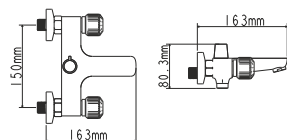

EC0331 bath faucet

mounting type **on s-connector**
casting type **sand moulded**
spout **monolithic**
cartridge-diverter **(type I)**

Complete set:
• two decorative bowls
• shower hose
• shower head

! no s-connectors

Zn