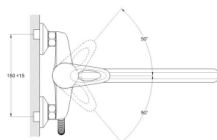

EC0364 bath faucet

mounting type
casting type
spout
cartridge

**on s-connector
sand moulded
swivelling
40 mm (type A)**

Complete set:
• two decorative bowls
• shower hose
• shower head

! no s-connectors

Zn