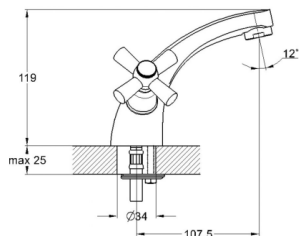

EC0420 basin faucet

mounting type **on nut**
casting type **pressurised**
spout **monolithic**
cartridge-diverter **(type I)**

! snorkel is not included

EC0421 bath faucet

mounting type **on s-connector**
casting type **sand moulded**
spout **swivelling**
cartridge-diverter **(type I)**

Complete set:
• two decorative bowls
• shower hose
• shower head

! no s-connectors