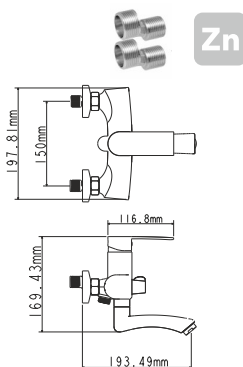

EC0240 bath faucet

mounting type
casting type
spout
cartridge

**on s-connector
sand moulded
swivelling
40 mm (type A)**

Complete set:
• two decorative bowls
• shower hose
• shower head

! no s-connectors

Zn

! snorkel is not included

EC0271WT bath faucet

mounting type **on s-connector**
casting type **sand moulded**
spout **swivelling**
cartridge **35 mm (type A)**

Complete set:
• two decorative bowls
• shower hose
• shower head

! no s-connectors

EC0272WT bath faucet

mounting type **on s-connector**
casting type **sand moulded**
spout **swivelling**
cartridge **35 mm (type A)**

Complete set:
• two decorative bowls
• shower hose
• shower head