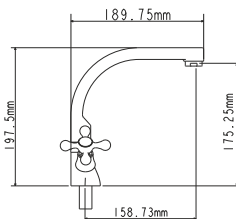

EC0231 kitchen faucet

mounting type
casting type
color
spout
cartridge

on nut
pressurised
white
swivelling
35 mm (type I)

! snorkel is not included

Zn

EC0232
beige