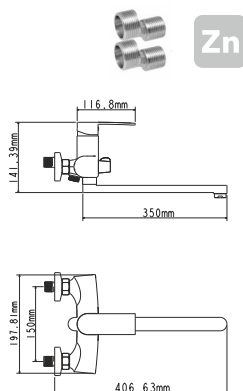

series 270 white

EC0270WT basin faucet

mounting type **on nut**
casting type **sand moulded**
spout **monolithic**
cartridge **35 mm (type A)**

! snorkel is not included

EC0271WT bath faucet

mounting type **on s-connector**
casting type **sand moulded**
spout **swivelling**
cartridge **35 mm (type A)**

Complete set:
• two decorative bowls
• shower hose
• shower head

! no s-connectors

EC0272WT bath faucet

mounting type **on s-connector**
casting type **sand moulded**
spout **swivelling**
cartridge **35 mm (type A)**

Complete set:
• two decorative bowls
• shower hose
• shower head

! no s-connectors