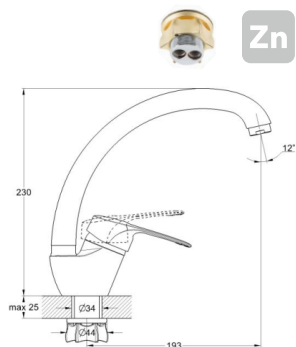

series 470

EC0470 kitchen faucet

mounting type
casting type
spout
cartridge

**on nut
pressurised
swivelling
40 mm (type)**

! snorkel is not included

EC0471 kitchen faucet

mounting type
casting type
spout
cartridge