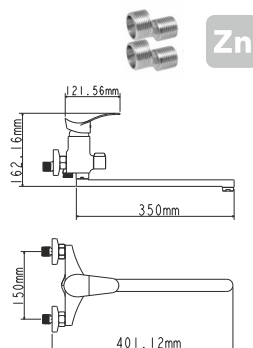

series 310

EC0310 basin faucet

mounting type
casting type
spout
cartridge

on nut
sand moulded
monolithic
40 mm (type A)

! snorkel is not included

EC0311 bath faucet

mounting type
casting type
spout
cartridge

on s-connector
sand moulded
monolithic
40 mm (type A)

Complete set:
• two decorative bowls
• shower hose
• shower head

! no s-connectors

EC0312 bath faucet

mounting type
casting type
spout
cartridge

on s-connector
sand moulded
swivelling
40 mm (type A)

Complete set:
• two decorative bowls
• shower hose
• shower head

! no s-connectors