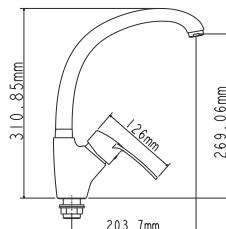

EC0323 basin faucet

mounting type
casting type
spout
cartridge

**on nut
pressurised
swivelling
40 mm (type A)**

! snorkel is not included

Zn