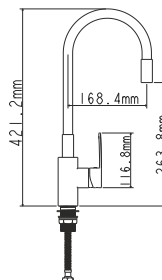

EC0274BL kitchen faucet

mounting type **on nut**
casting type **sand moulded**
spout **swivelling**
cartridge **35 mm (type A)**

! snorkel is not included

Zn