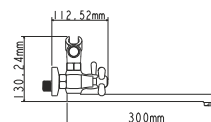

Complete set:
• two decorative bowls
• shower hose
• shower head

! no s-connectors