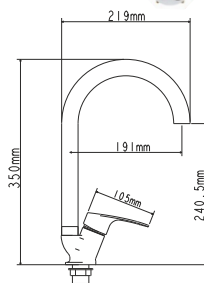

EC0255 kitchen faucet

mounting type
casting type
spout
cartridge

on nut
pressurised
swivelling
35 mm (type A)

! snorkel is not included

Zn