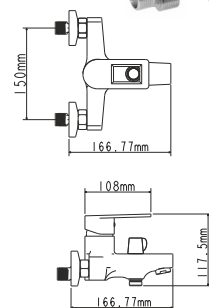

Zn

EC0301 bath faucet

mounting type
casting type
spout
cartridge

on s-connector
sand moulded
monolithic
40 mm (type A)

Complete set:
• two decorative bowls
• shower hose
• shower head

! no s-connectors

Zn

EC0302 bath faucet