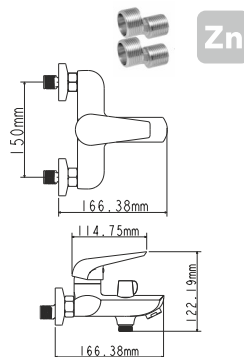

on s-connector
sand moulded
monolithic
35 mm (type A)

Complete set:
• two decorative bowls
• shower hose
• shower head

! no s-connectors

EC0253 bath faucet

mounting type
casting type
spout
cartridge

on s-connector
sand moulded
swivelling
35 mm (type A)

mounting type
casting type
spout
cartridge

on nut
sand moulded
monolithic
35 mm (type A)

! snorkel is not included

Zn

EC0281 bath faucet

mounting type
casting type
spout
cartridge

on s-connector
sand moulded
monolithic
35 mm (type A)

Complete set:
• two decorative bowls
• shower hose
• shower head

! no s-connectors

Zn

EC0282 bath faucet

mounting type
casting type
spout
cartridge

on s-connector
sand moulded
swivelling
35 mm (type A)

Complete set:
• two decorative bowls
• shower hose
• shower head