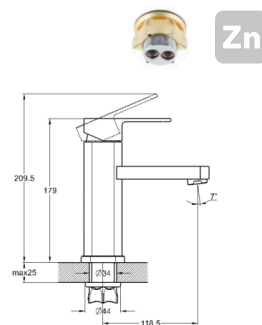

Complete set:
• two decorative bowls
• shower hose
• shower head

! no s-connectors

EC0381 basin faucet

mounting type
casting type
spout
cartridge

on nut
pressurised
monolithic
35 mm (type C)

! snorkel included