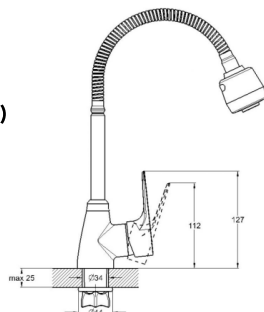

Zn

EC0442 bath faucet

mounting type
casting type
spout
cartridge

**on nut
pressurised
flexible
35 mm (type A)**

! snorkel included

Zn

EC0450 kitchen faucet

mounting type
casting type
spout
cartridge