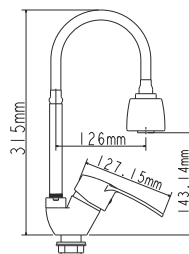

EC0324 kitchen faucet

mounting type
casting type
spout
cartridge

**on nut
pressurised
flexible, 2 modes
40 mm (type A)**

! snorkel is not included

Zn