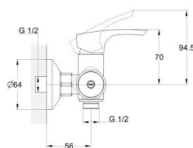

EC0582 shower faucet

mounting type
casting type
spout
cartridge

on s-connector
pressurised
no
(type I)

Complete set:
• two decorative bowls
• shower hose
• shower head

! no s-connectors

Zn