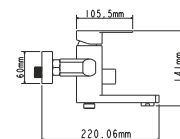

EC0215BL shower faucet

mounting type
casting type
spout
cartridge

on s-connector
pressurised
no
35 mm (type A)

Complete set:
• two decorative bowls
• shower hose
• shower head

! no s-connectors