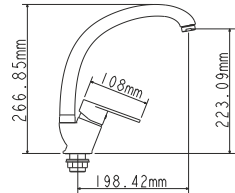

EC0303 kitchen faucet

mounting type
casting type
spout
cartridge

on nut
pressurised
swivelling
40 mm (type A)

! snorkel is not included