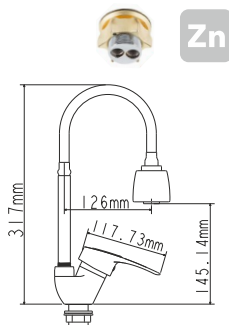

series 290 black

EC0291BL kitchen faucet

mounting type **on nut**
casting type **pressurised**
spout **flexible, 2 modes**
cartridge **35 mm (type A)**

! snorkel is not included

EC0292BL kitchen faucet

mounting type **on nut**
casting type **pressurised**
spout **swivelling**
cartridge **35 mm (type A)**

! snorkel is not included