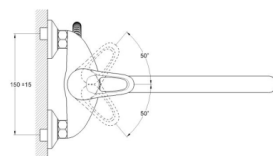

EC0365 bath faucet

mounting type
casting type
spout
cartridge

**on s-connector
sand moulded
swivelling
40 mm (type A)**

Complete set:
• two decorative bowls
• shower hose
• shower head

! no s-connectors

Zn