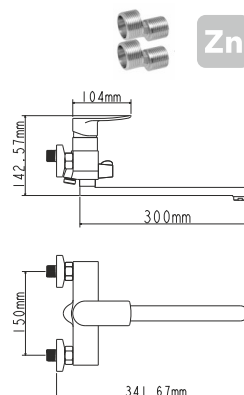

series 280 white

EC0280WT basin faucet

mounting type **on nut**
casting type **sand moulded**
spout **monolithic**
cartridge **35 mm (type A)**

! snorkel is not included

EC0281WT bath faucet

mounting type **on s-connector**
casting type **sand moulded**
spout **monolithic**
cartridge **35 mm (type A)**

Complete set:
• two decorative bowls
• shower hose
• shower head

! no s-connectors

EC0282WT bath faucet

mounting type **on s-connector**
casting type **sand moulded**
spout **swivelling**
cartridge **35 mm (type A)**

Complete set:
• two decorative bowls
• shower hose
• shower head

! no s-connectors