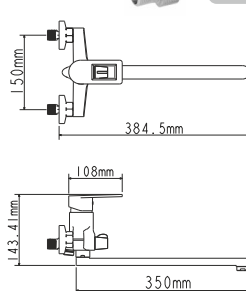

mounting type
casting type
spout
cartridge

on s-connector
sand moulded
swivelling
40 mm (type A)

Complete set:
• two decorative bowls
• shower hose
• shower head

! no s-connectors

Zn

EC0303 kitchen faucet

mounting type
casting type
spout
cartridge